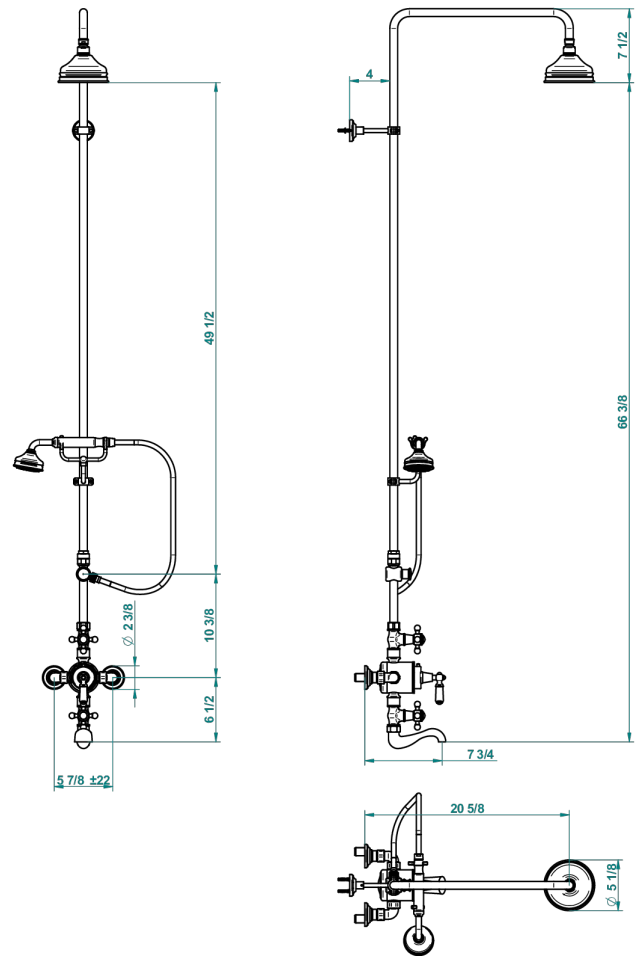

Wall thermostatic bath shower mixer 1/2" with valves ,150 mm centres with shower column with diverter, wall bracket, handshower, 1.5 m hose, holder on bar and 130 mm Shower head

25470

16/02/2016

### CHARACTERISTIC

- Charleston
- Wall thermostatic bath shower mixer 1/2" with valves ,150 mm centres with shower column with diverter, wall bracket, handshower, 1.5 m hose, holder on bar and 130 mm Shower head

### TECHNICAL SPECS

- Recommandé : 3 bars (max. 5 bars) - Advised : 43,5 psi (max. 72 psi)
  - 42 l/min à 3 bars (11,1 gpm at 43.5 psi)
- Bec extensible pour cuisine professionnelle

### AVAILABLE FINITIONS

Antique nickel - H28  
Black ceram - D30  
Blush PVD - H62  
Brass color PVD - H49  
Brown bronze color PVD - F33  
Gold color PVD - H52

Graphite PVD - H64  
Lacquered light bronze - D01  
Matt Umber PVD - H67  
Matt blush PVD - H60  
Matt brass color PVD - H50  
Matt brown bronze color PVD - F34