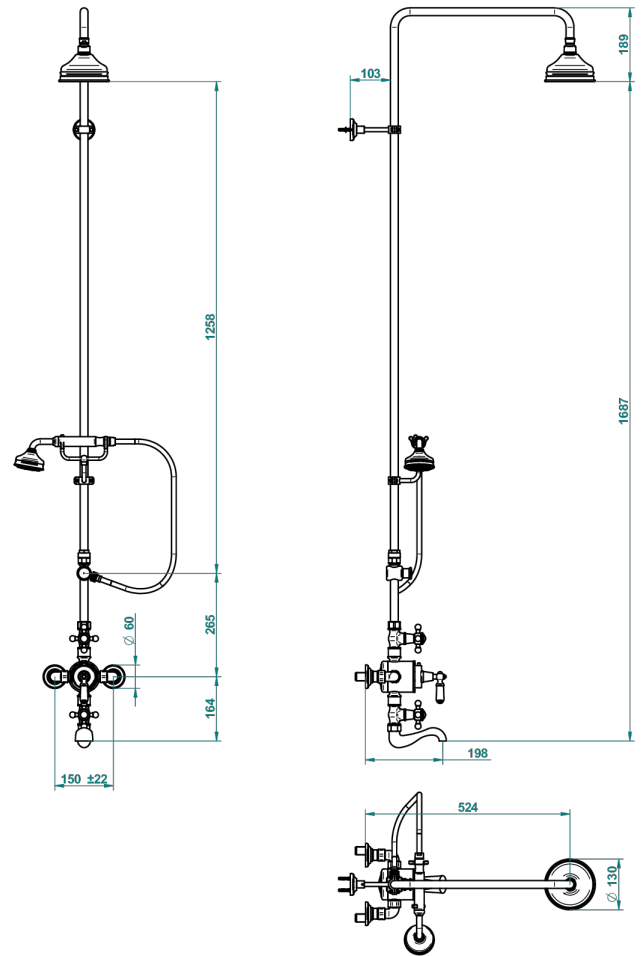

Wall thermostatic bath shower mixer 1/2" with valves ,150 mm centres with shower column with diverter, wall bracket, handshower, 1.5 m hose, holder on bar and 130 mm Shower head

25470

16/02/2016

CHARACTERISTIC

- Charleston
- Wall thermostatic bath shower mixer 1/2" with valves ,150 mm centres with shower column with diverter, wall bracket, handshower, 1.5 m hose, holder on bar and 130 mm Shower head

TECHNICAL SPECS

- Recommandé : 3 bars (max. 5 bars) - Advised : 43,5 psi (max. 72 psi)
 - 42 l/min à 3 bars (11,1 gpm at 43.5 psi)
- Bec extensible pour cuisine professionnelle

AVAILABLE FINITIONS

Antique nickel - H28
Black ceram - D30
Blush PVD - H62
Brass color PVD - H49
Brown bronze color PVD - F33
Gold color PVD - H52