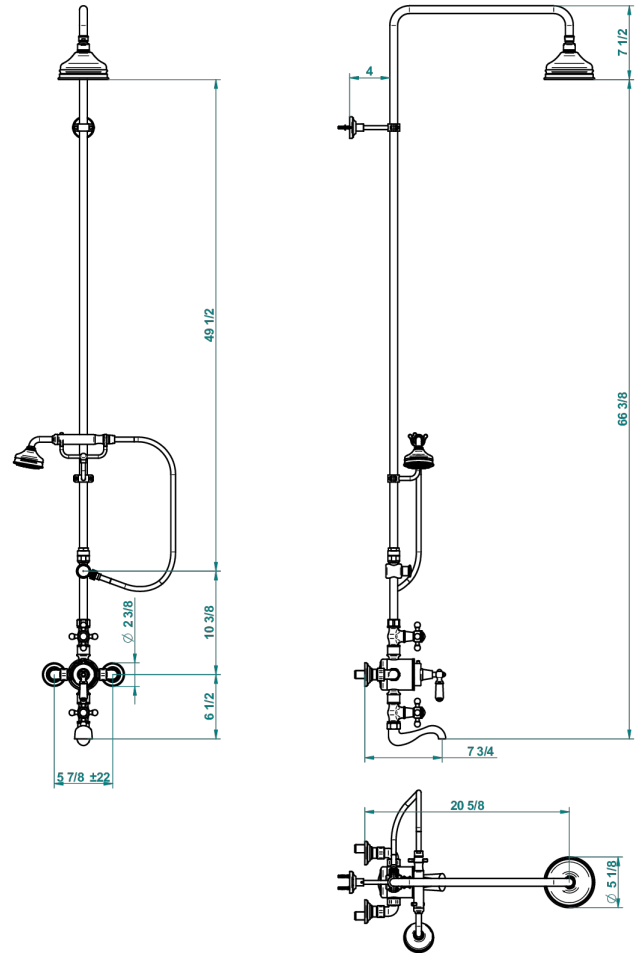

Wall thermostatic bath shower mixer 1/2" with valves ,150 mm centres with shower column with diverter, wall bracket, handshower, 1.5 m hose, holder on bar and 130 mm Shower head

25470

16/02/2016

CHARACTERISTIC

- Charleston
- Wall thermostatic bath shower mixer 1/2" with valves ,150 mm centres with shower column with diverter, wall bracket, handshower, 1.5 m hose, holder on bar and 130 mm Shower head

TECHNICAL SPECS

- Recommandé : 3 bars (max. 5 bars) - Advised : 43,5 psi (max. 72 psi)
 - 42 l/min à 3 bars (11,1 gpm at 43.5 psi)
- Bec extensible pour cuisine professionnelle

AVAILABLE FINITIONS

Antique nickel - H28
Black ceram - D30
Blush PVD - H62
Brass color PVD - H49
Brown bronze color PVD - F33
Gold color PVD - H52