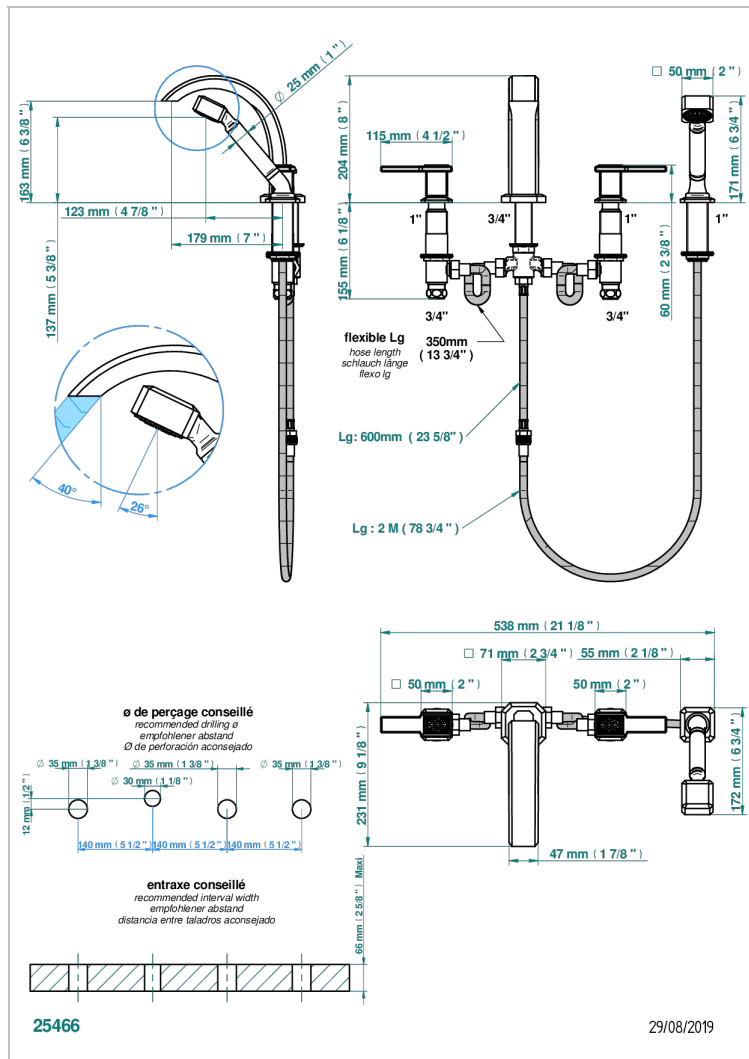

METROPOLIS CLEAR CRYSTAL WITH LEVER

A2B-112BG

Rim mounted 4-hole bath/shower mixer, diverter to goliath spout

CHARACTERISTIC

- ACS : 18ACCLY473
- DVGW : DW-6501CQ0589
- NF : NF EN 200 - IID/A - Chrome

STANDARDS

AVAILABLE FINITIONS

Antique nickel - H28
Black ceram - D30
Blush PVD - H62
Brass color PVD - H49
Brown bronze color PVD - F33
Gold color PVD - H52

Graphite PVD - H64
Matt Umber PVD - H67
Matt blush PVD - H60
Matt brass color PVD - H50
Matt brown bronze color PVD - F34
Matt chrome - C02

Umber PVD - H66