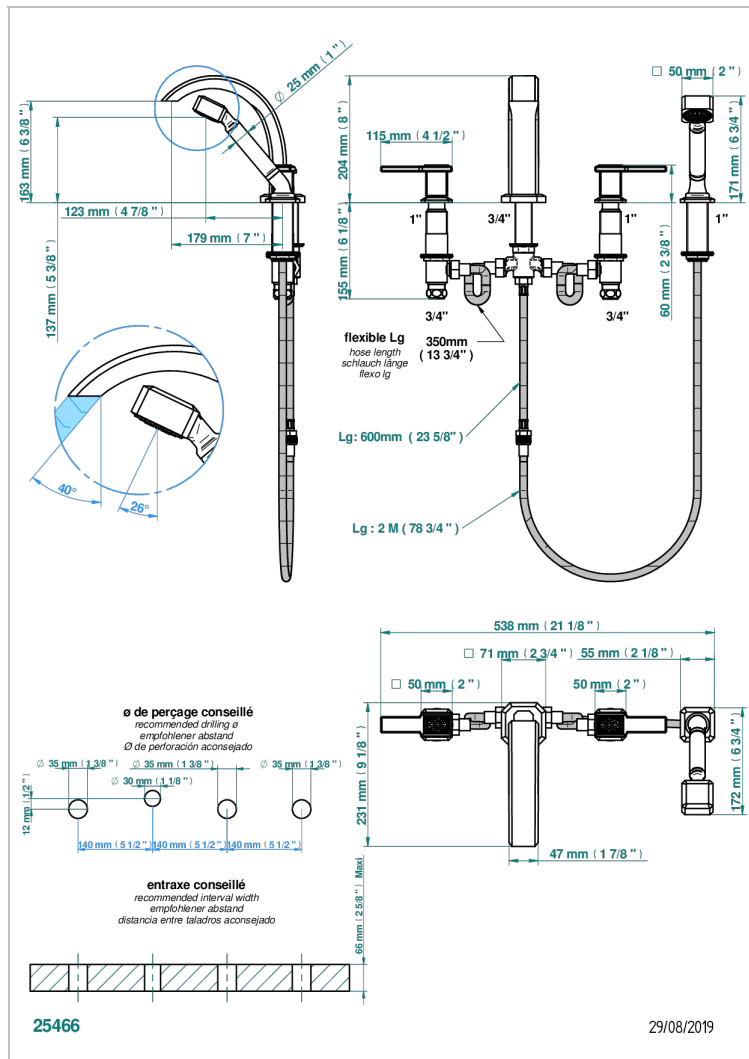

METROPOLIS CLEAR CRYSTAL WITH LEVER

A2B-112BG

Rim mounted 4-hole bath/shower mixer, diverter to goliath spout

CHARACTERISTIC

- ACS : 18ACCLY473
- DVGW : DW-6501CQ0589
- NF : NF EN 200 - IID/A - Chrome

STANDARDS

AVAILABLE FINITIONS

Antique nickel - H28
Black ceram - D30
Blush PVD - H62
Brass color PVD - H49
Brown bronze color PVD - F33
Gold color PVD - H52

Graphite PVD - H64
Matt Umber PVD - H67
Matt Umber PVD - H67
Matt blush PVD - H60
Matt brass color PVD - H50
Matt brown bronze color PVD - F34
Matt chrome - C02