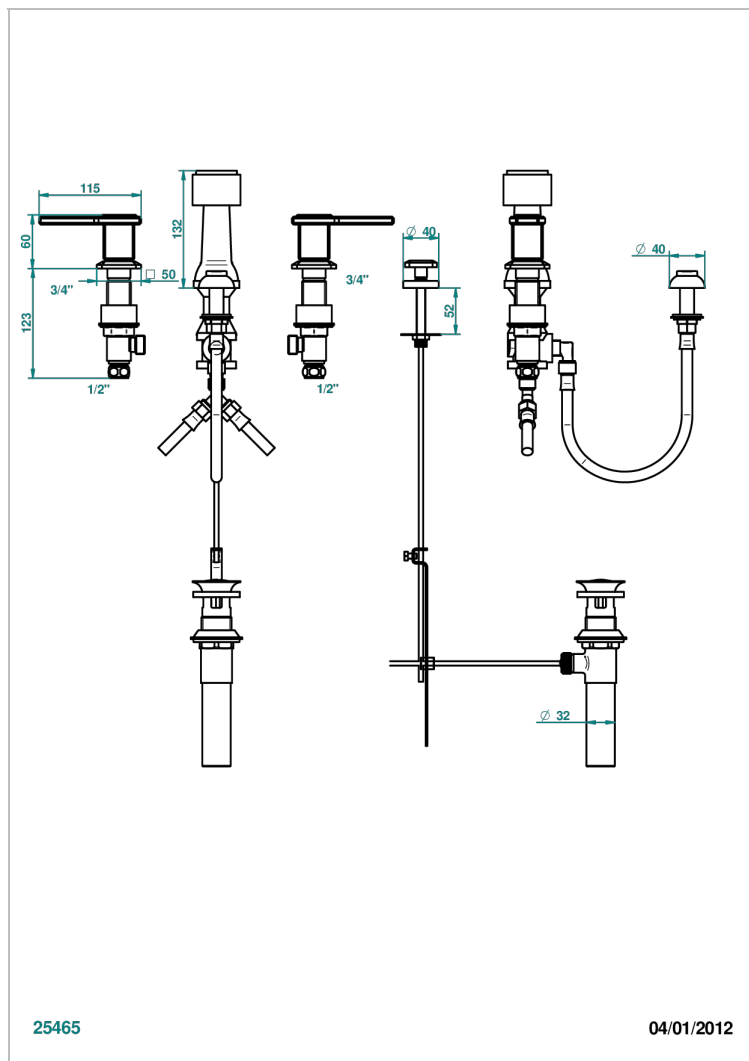

METROPOLIS CLEAR CRYSTAL WITH LEVER

A2B-207KA

Bidet Faucet with vertical spray, drain and vacuum breaker, for bidet Kohler

25465

04/01/2012

CHARACTERISTIC

- ASME : ASME A112.18.1-2011/CSA B125.1-11

STANDARDS

AVAILABLE FINITIONS

Antique nickel - H28
Black ceram - D30
Blush PVD - H62
Brass color PVD - H49
Brown bronze color PVD - F33
Gold color PVD - H52

Graphite PVD - H64
Matt Umber PVD - H67
Matt blush PVD - H60
Matt brass color PVD - H50
Matt brown bronze color PVD - F34
Matt chrome - C02