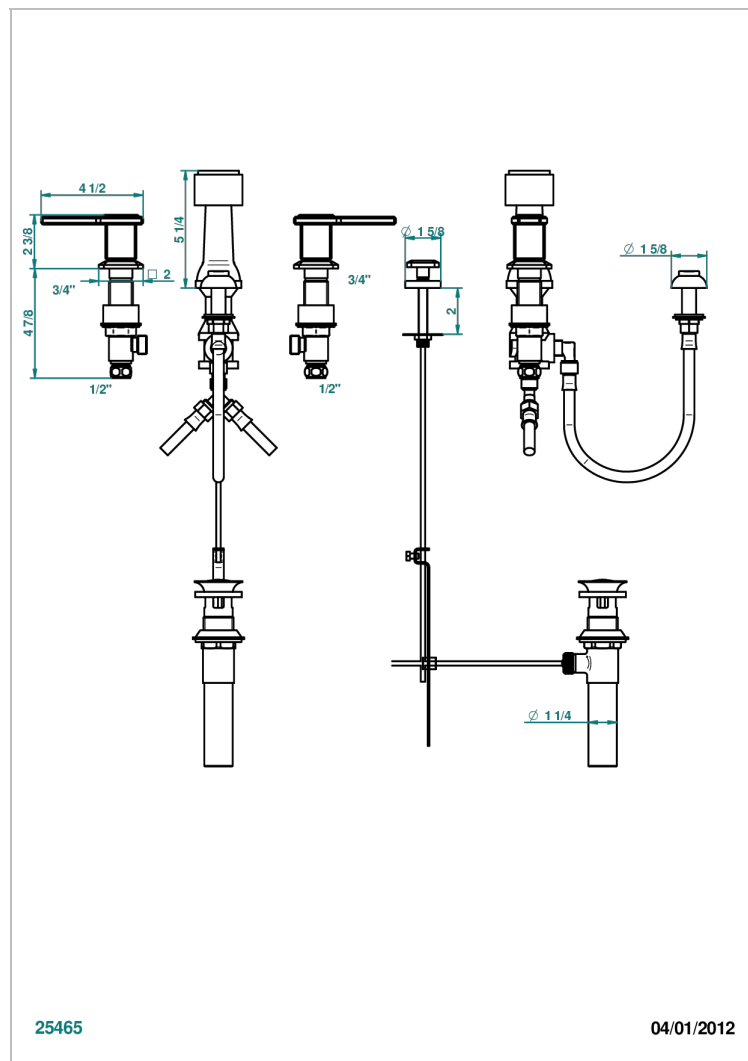

METROPOLIS CLEAR CRYSTAL WITH LEVER

A2B-207KA

Bidet Faucet with vertical spray, drain and vacuum breaker, for bidet Kohler

25465

04/01/2012

CHARACTERISTIC

- ASME : ASME A112.18.1-2011/CSA B125.1-11

STANDARDS

AVAILABLE FINITIONS

Antique nickel - H28
Black ceram - D30
Blush PVD - H62
Brass color PVD - H49
Brown bronze color PVD - F33
Gold color PVD - H52

Graphite PVD - H64
Matt Umber PVD - H67
Matt blush PVD - H60
Matt brass color PVD - H50
Matt brown bronze color PVD - F34
Matt chrome - C02