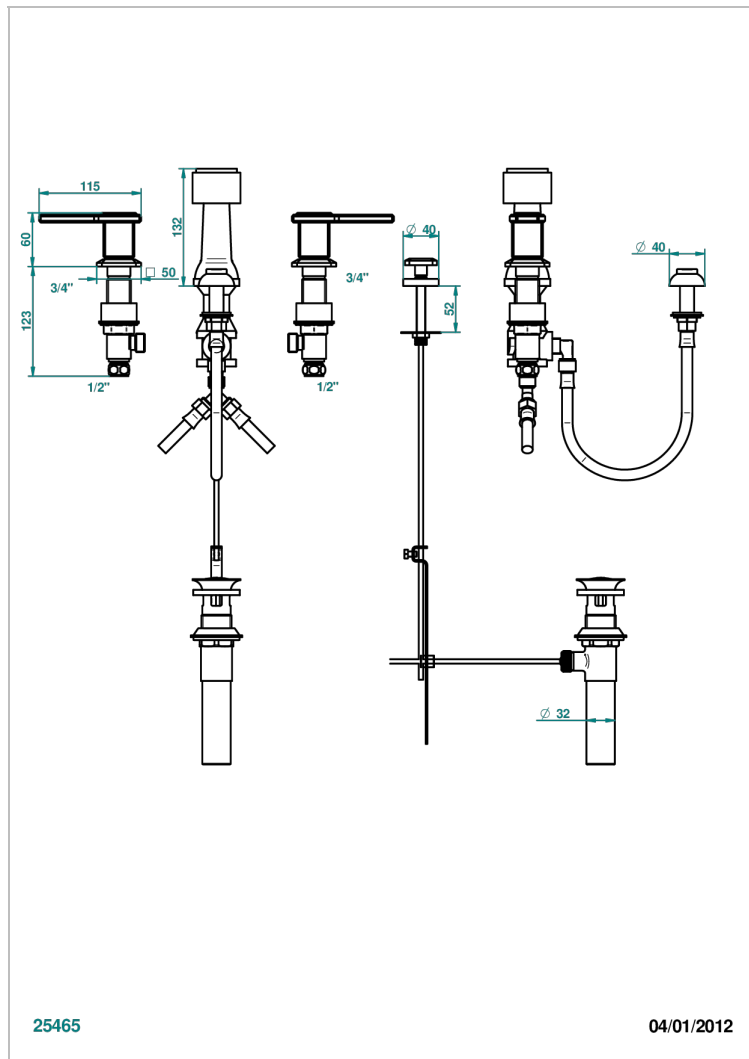

# METROPOLIS CLEAR CRYSTAL WITH LEVER

A2B-207KA

Bidet Faucet with vertical spray, drain and vacuum breaker, for bidet Kohler

25465

04/01/2012