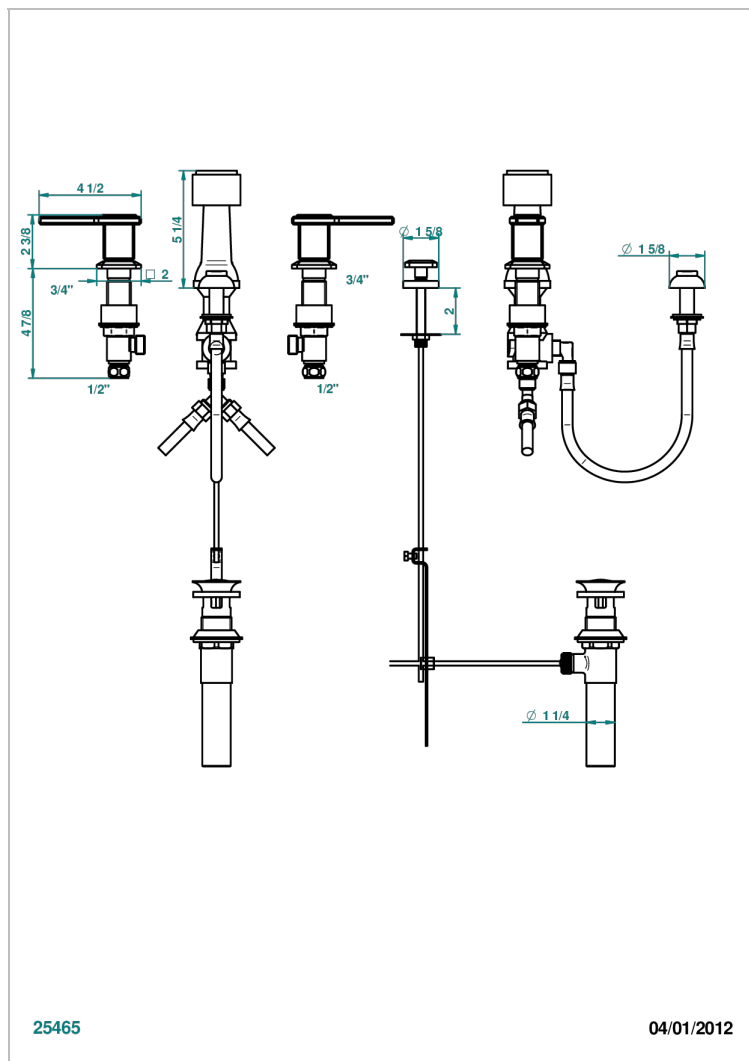

METROPOLIS CLEAR CRYSTAL WITH LEVER

A2B-207KA

Bidet Faucet with vertical spray, drain and vacuum breaker, for bidet Kohler

25465

04/01/2012

CHARACTERISTIC

- ASME : ASME A112.18.1-2011/CSA B125.1-11

STANDARDS

AVAILABLE FINITIONS

Antique nickel - H28
Black ceram - D30
Blush PVD - H62
Brass color PVD - H49
Brown bronze color PVD - F33
Gold color PVD - H52

Graphite PVD - H64
Matt Umber PVD - H67
Matt blush PVD - H60
Matt brass color PVD - H50
Matt brown bronze color PVD - F34
Matt chrome - C02