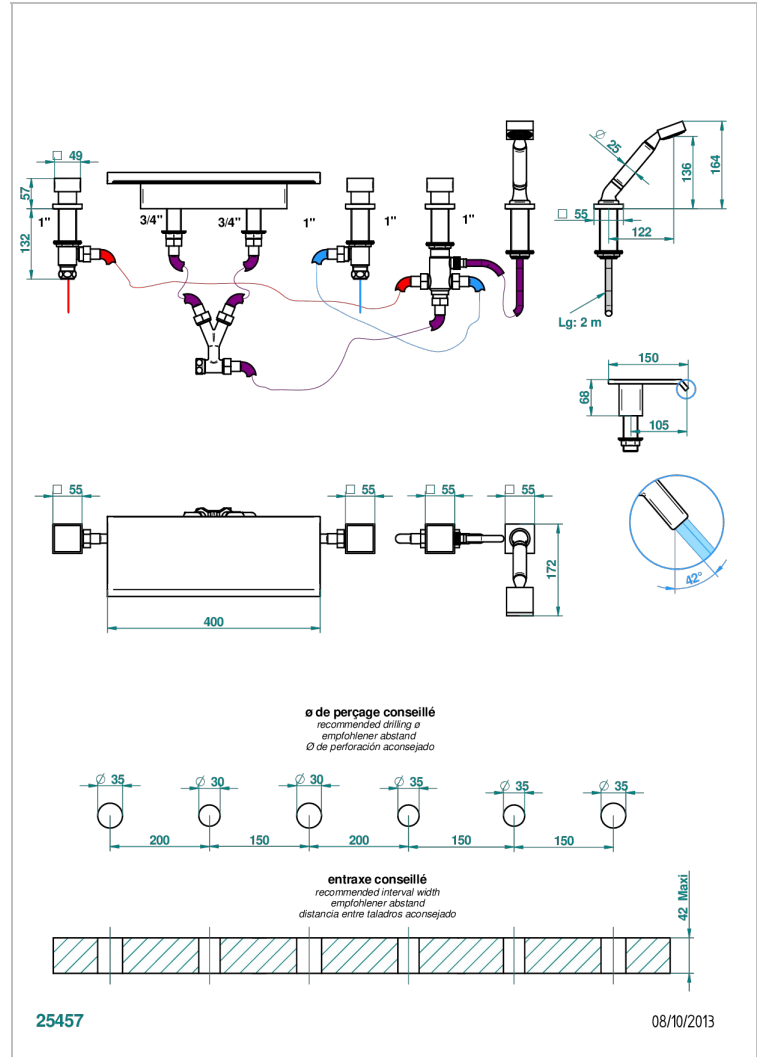

Rim mounted bath/shower mixer set with a 400 mm Waterfall spout, connection kit and hoses, 2 x 3/4" valves, rim mounted 4 way diverter & rim mounted handshower set deck mounted 3 valve Roman tub set with handspray and diverter

### CHARACTERISTIC

- Niagara
- Rim mounted bath/shower mixer set with a 400 mm Waterfall spout, connection kit and hoses, 2 x 3/4" valves, rim mounted 4 way diverter & rim mounted handshower set deck mounted 3 valve Roman tub set with handspray and diverter

### AVAILABLE FINITIONS

Antique nickel - H28	Graphite PVD - H64	Matt gold - F07	Polished chrome (color finish) - A02	Umber PVD - H66
Black ceram - D30	Matt Umber PVD - H67	Matt gold color PVD - H53	Polished chrome / Polished gold (color finish) - G02	Varnished matt antique red copper (color finish) - H07
Blush PVD - H62	Matt blush PVD - H60	Matt graphite PVD - H65	Polished gold (color finish) - F01	
Brass color PVD - H49	Matt brass color PVD - H50	Matt nickel (color finish) - C01	Polished nickel - B01	
Brown bronze color PVD - F33	Matt brown bronze color PVD - F34	Matt nickel color PVD - H56	Soft gold - F30	
Gold color PVD - H52	Matt chrome - C02	Nickel color PVD - H55	Soft matt gold - F31	