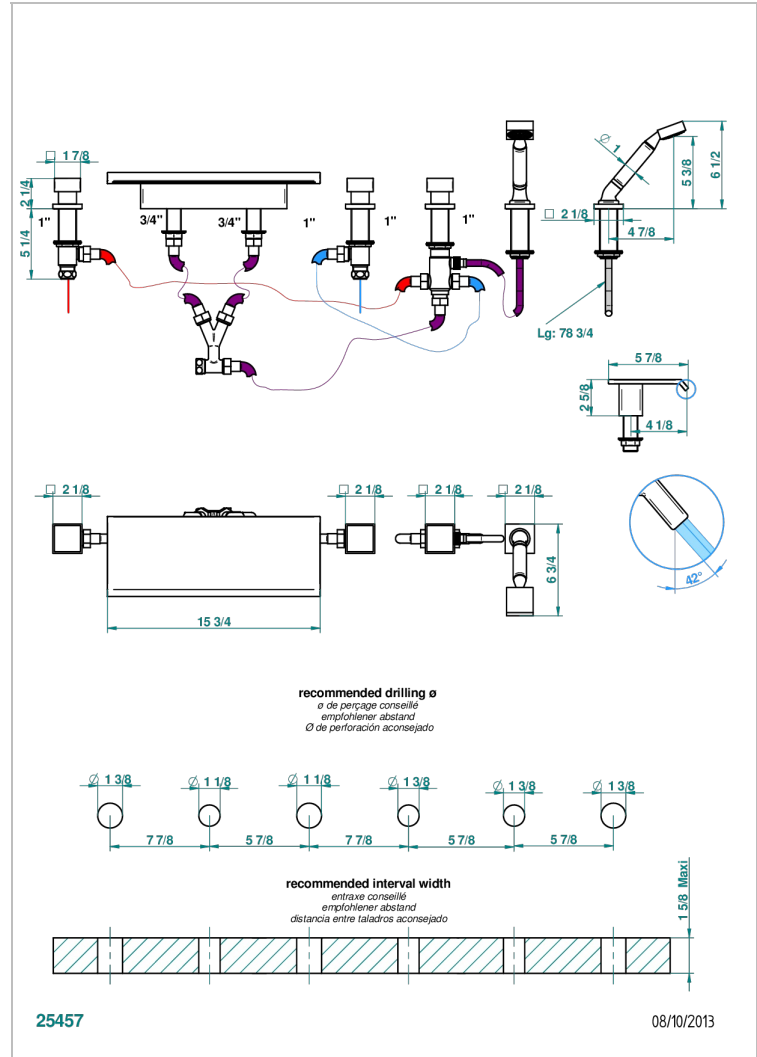

Rim mounted bath/shower mixer set with a 400 mm Waterfall spout, connection kit and hoses, 2 x 3/4" valves, rim mounted 4 way diverter & rim mounted handshower set deck mounted 3 valve Roman tub set with handspray and diverter

CHARACTERISTIC

- Niagara
- Rim mounted bath/shower mixer set with a 400 mm Waterfall spout, connection kit and hoses, 2 x 3/4" valves, rim mounted 4 way diverter & rim mounted handshower set deck mounted 3 valve Roman tub set with handspray and diverter