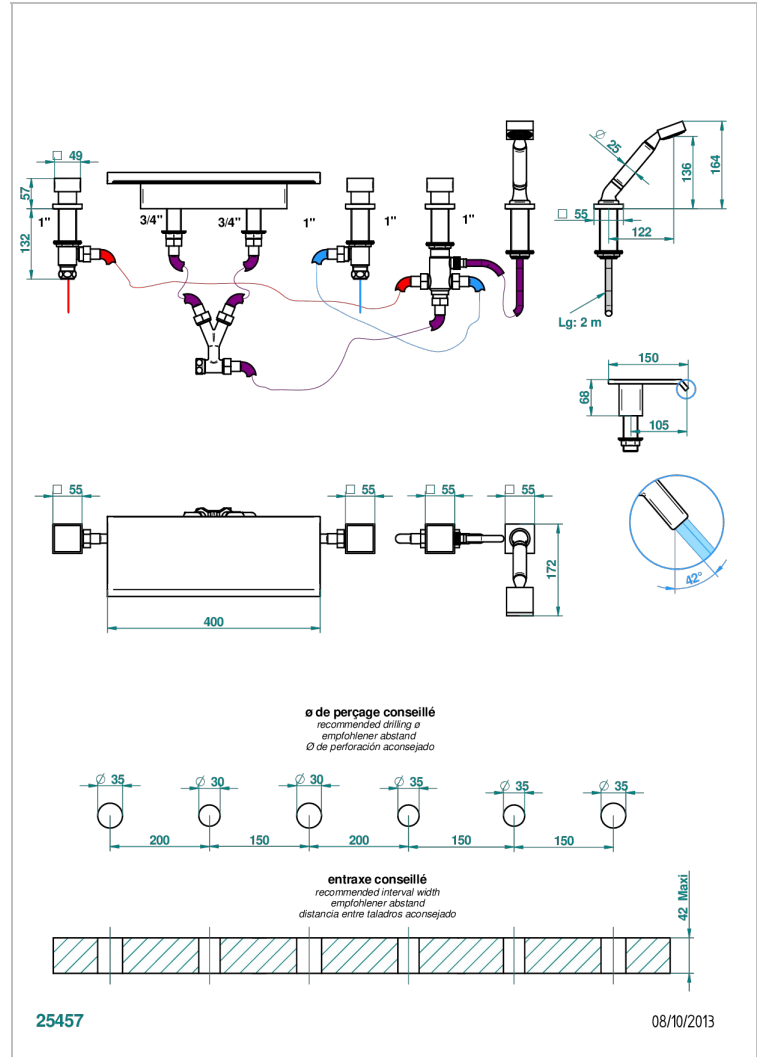

Rim mounted bath/shower mixer set with a 400 mm Waterfall spout, connection kit and hoses, 2 x 3/4" valves, rim mounted 4 way diverter & rim mounted handshower set deck mounted 3 valve Roman tub set with handspray and diverter

CHARACTERISTIC

- Niagara
- Rim mounted bath/shower mixer set with a 400 mm Waterfall spout, connection kit and hoses, 2 x 3/4" valves, rim mounted 4 way diverter & rim mounted handshower set deck mounted 3 valve Roman tub set with handspray and diverter

AVAILABLE FINITIONS

Antique nickel - H28	Graphite PVD - H64	Matt gold - F07	Polished chrome (color finish) - A02	Umber PVD - H66
Black ceram - D30	Matt Umber PVD - H67	Matt gold color PVD - H53	Polished chrome / Polished gold (color finish) - G02	Varnished matt antique red copper (color finish) - H07
Blush PVD - H62	Matt blush PVD - H60	Matt graphite PVD - H65	Polished gold (color finish) - F01	
Brass color PVD - H49	Matt brass color PVD - H50	Matt nickel (color finish) - C01	Polished nickel - B01	
Brown bronze color PVD - F33	Matt brown bronze color PVD - F34	Matt nickel color PVD - H56	Soft gold - F30	
Gold color PVD - H52	Matt chrome - C02	Nickel color PVD - H55	Soft matt gold - F31	