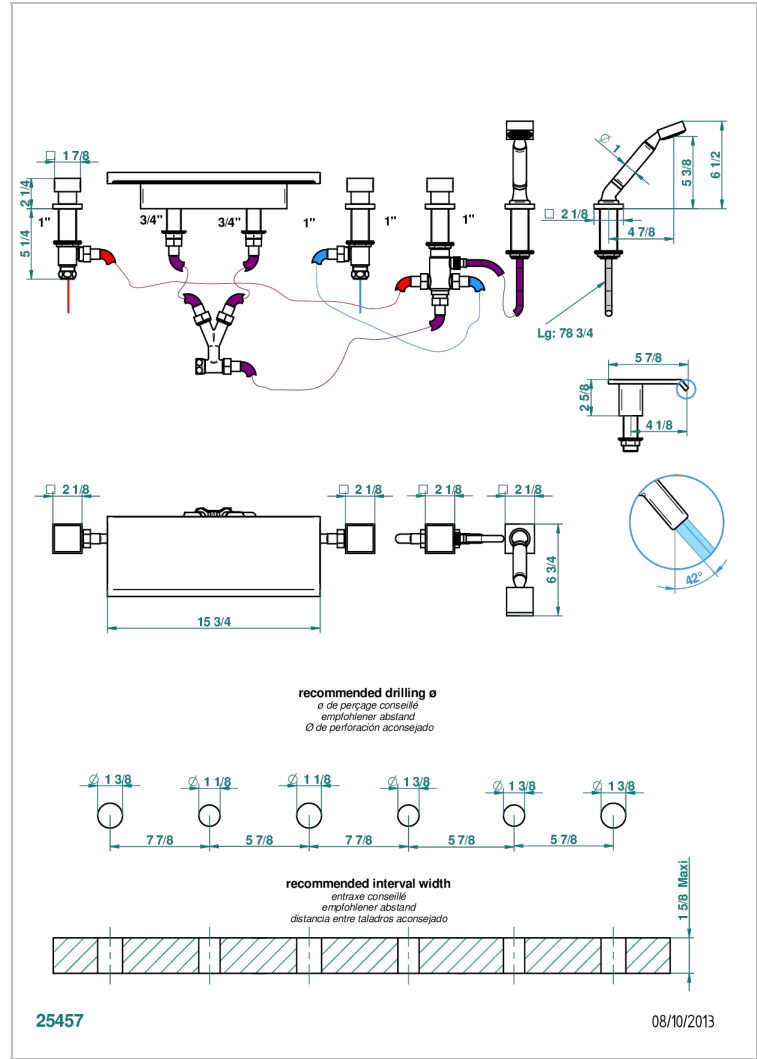

Rim mounted bath/shower mixer set with a 400 mm Waterfall spout, connection kit and hoses, 2 x 3/4" valves, rim mounted 4 way diverter & rim mounted handshower set deck mounted 3 valve Roman tub set with handspray and diverter

CHARACTERISTIC

- Niagara
- Rim mounted bath/shower mixer set with a 400 mm Waterfall spout, connection kit and hoses, 2 x 3/4" valves, rim mounted 4 way diverter & rim mounted handshower set deck mounted 3 valve Roman tub set with handspray and diverter