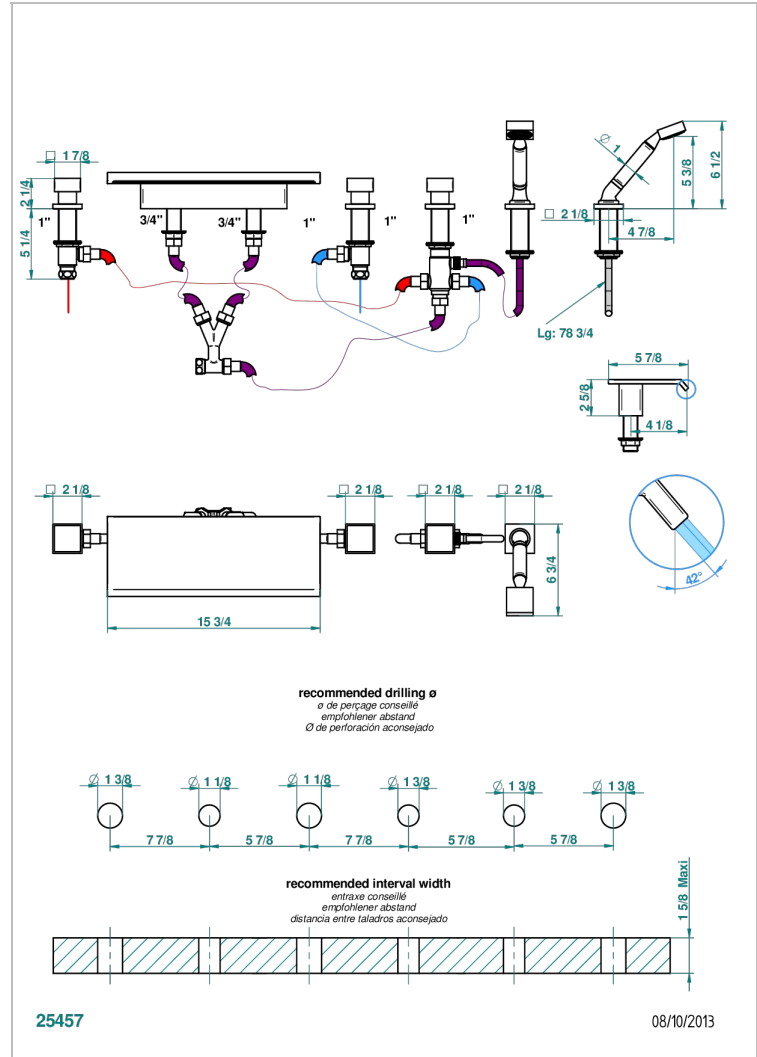

Rim mounted bath/shower mixer set with a 400 mm Waterfall spout, connection kit and hoses, 2 x 3/4" valves, rim mounted 4 way diverter & rim mounted handshower set deck mounted 3 valve Roman tub set with handspray and diverter

### CHARACTERISTIC

- Niagara
- Rim mounted bath/shower mixer set with a 400 mm Waterfall spout, connection kit and hoses, 2 x 3/4" valves, rim mounted 4 way diverter & rim mounted handshower set deck mounted 3 valve Roman tub set with handspray and diverter

### AVAILABLE FINITIONS

Antique nickel - H28	Graphite PVD - H64	Matt gold - F07	Polished chrome (color finish) - A02	Umber PVD - H66
Black ceram - D30	Matt Umber PVD - H67	Matt gold color PVD - H53	Polished chrome / Polished gold (color finish) - G02	Varnished matt antique red copper (color finish) - H07
Blush PVD - H62	Matt blush PVD - H60	Matt graphite PVD - H65	Polished gold (color finish) - F01	
Brass color PVD - H49	Matt brass color PVD - H50	Matt nickel (color finish) - C01	Polished nickel - B01	
Brown bronze color PVD - F33	Matt brown bronze color PVD - F34	Matt nickel color PVD - H56	Soft gold - F30	
Gold color PVD - H52	Matt chrome - C02	Nickel color PVD - H55	Soft matt gold - F31	