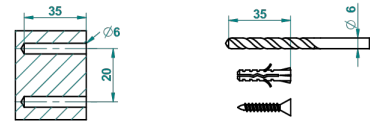

25446

22/02/2017

CHARACTERISTIC

- Papillon
- Toilet paper holder, single mount without cover

AVAILABLE FINITIONS

Black ceram - D30
Blush PVD - H62
Brass color PVD - H49
Brown bronze color PVD - F33
Chrome polished - A02
Chrome polished / gold polished - G02

Copper antique matt, coated - H07
Gold color PVD - H52
Gold mat - F07
Gold polished - F01
Graphite PVD - H64
Light coated bronze - D01

Matt Umber PVD - H67
Matt blush PVD - H60
Matt brass color PVD - H50
Matt brown bronze color PVD - F34
Matt chrome (American satin) - C02
Matt gold color PVD - H53

Matt graphite PVD - H65
Matt nickel (American satin) - C01
Matt nickel color PVD - H56
Nickel antique / Sovereign - H28
Nickel color PVD - H55
Nickel polished - B01

Soft gold - F30
Soft matt gold - F31
Umber PVD - H66