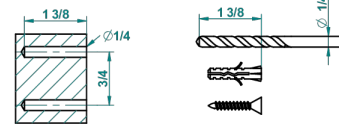

25446

22/02/2017

CHARACTERISTIC

- Papillon
- Toilet paper holder, single mount without cover

AVAILABLE FINITIONS

Black ceram - D30
Blush PVD - H62
Brass color PVD - H49
Brown bronze color PVD - F33
Chrome polished - A02
Chrome polished / gold polished - G02

Copper antique matt, coated - H07
Gold color PVD - H52
Gold mat - F07
Gold polished - F01
Graphite PVD - H64
Light coated bronze - D01

Matt Umber PVD - H67
Matt blush PVD - H60
Matt brass color PVD - H50
Matt brown bronze color PVD - F34
Matt chrome (American satin) - C02
Matt gold color PVD - H53

Matt graphite PVD - H65
Matt nickel (American satin) - C01
Matt nickel color PVD - H56
Nickel antique / Sovereign - H28
Nickel color PVD - H55
Nickel polished - B01

Soft gold - F30
Soft matt gold - F31
Umber PVD - H66