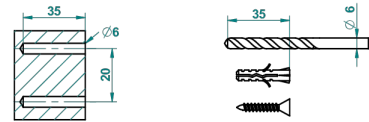

25446

22/02/2017

CHARACTERISTIC

- Naïade
- Toilet paper holder, single mount without cover

AVAILABLE FINITIONS

Black ceram - D30
Blush PVD - H62
Brass color PVD - H49
Brown bronze color PVD - F33
Chrome polished - A02
Chrome polished / gold polished - G02

Copper antique matt, coated - H07
Gold color PVD - H52
Gold mat - F07
Gold polished - F01
Graphite PVD - H64
Light coated bronze - D01

Matt Umber PVD - H67
Matt blush PVD - H60
Matt brass color PVD - H50
Matt brown bronze color PVD - F34
Matt chrome (American satin) - C02
Matt gold color PVD - H53

Matt graphite PVD - H65
Matt nickel (American satin) - C01
Matt nickel color PVD - H56
Nickel antique / Sovereign - H28
Nickel color PVD - H55
Nickel polished - B01

Soft gold - F30
Soft matt gold - F31
Umber PVD - H66