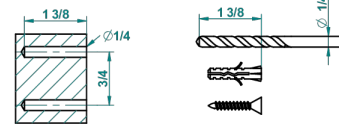

25446

22/02/2017

CHARACTERISTIC

- Naïade
- Toilet paper holder, single mount without cover

AVAILABLE FINITIONS

Black ceram - D30
Blush PVD - H62
Brass color PVD - H49
Brown bronze color PVD - F33
Chrome polished - A02
Chrome polished / gold polished - G02

Copper antique matt, coated - H07
Gold color PVD - H52
Gold mat - F07
Gold polished - F01
Graphite PVD - H64
Light coated bronze - D01

Matt Umber PVD - H67
Matt blush PVD - H60
Matt brass color PVD - H50
Matt brown bronze color PVD - F34
Matt chrome (American satin) - C02
Matt gold color PVD - H53

Matt graphite PVD - H65
Matt nickel (American satin) - C01
Matt nickel color PVD - H56
Nickel antique / Sovereign - H28
Nickel color PVD - H55
Nickel polished - B01

Soft gold - F30
Soft matt gold - F31
Umber PVD - H66