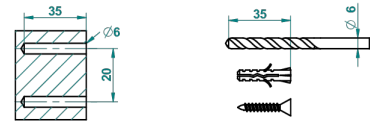

25446

22/02/2017

CHARACTERISTIC

- Venice
- Toilet paper holder, single mount without cover

AVAILABLE FINITIONS

Black ceram - D30
Blush PVD - H62
Brass color PVD - H49
Brown bronze color PVD - F33
Chrome polished - A02
Chrome polished / gold polished - G02

Copper antique matt, coated - H07
Gold color PVD - H52
Gold mat - F07
Gold polished - F01
Graphite PVD - H64
Light coated bronze - D01

Matt Umber PVD - H67
Matt blush PVD - H60
Matt brass color PVD - H50
Matt brown bronze color PVD - F34
Matt chrome (American satin) - C02
Matt gold color PVD - H53

Matt graphite PVD - H65
Matt nickel (American satin) - C01
Matt nickel color PVD - H56
Nickel antique / Sovereign - H28
Nickel color PVD - H55
Nickel polished - B01

Soft gold - F30
Soft matt gold - F31
Umber PVD - H66