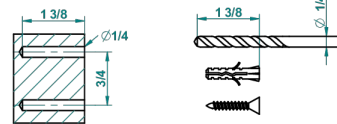

25446

22/02/2017

CHARACTERISTIC

- Venice
- Toilet paper holder, single mount without cover

AVAILABLE FINITIONS

Black ceram - D30
Blush PVD - H62
Brass color PVD - H49
Brown bronze color PVD - F33
Chrome polished - A02
Chrome polished / gold polished - G02

Copper antique matt, coated - H07
Gold color PVD - H52
Gold mat - F07
Gold polished - F01
Graphite PVD - H64
Light coated bronze - D01

Matt Umber PVD - H67
Matt blush PVD - H60
Matt brass color PVD - H50
Matt brown bronze color PVD - F34
Matt chrome (American satin) - C02
Matt gold color PVD - H53

Matt graphite PVD - H65
Matt nickel (American satin) - C01
Matt nickel color PVD - H56
Nickel antique / Sovereign - H28
Nickel color PVD - H55
Nickel polished - B01

Soft gold - F30
Soft matt gold - F31
Umber PVD - H66