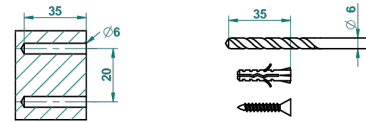

25446

22/02/2017

CHARACTERISTIC

- Océania
- Toilet paper holder, single mount without cover

AVAILABLE FINITIONS

Black ceram - D30
Blush PVD - H62
Brass color PVD - H49
Brown bronze color PVD - F33
Chrome polished - A02
Chrome polished / gold polished - G02

Copper antique matt, coated - H07
Gold color PVD - H52
Gold mat - F07
Gold polished - F01
Graphite PVD - H64
Light coated bronze - D01

Matt Umber PVD - H67
Matt blush PVD - H60
Matt brass color PVD - H50
Matt brown bronze color PVD - F34
Matt chrome (American satin) - C02
Matt gold color PVD - H53

Matt graphite PVD - H65
Matt nickel (American satin) - C01
Matt nickel color PVD - H56
Nickel antique / Sovereign - H28
Nickel color PVD - H55
Nickel polished - B01

Soft gold - F30
Soft matt gold - F31
Umber PVD - H66