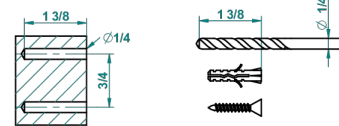

25446

22/02/2017

CHARACTERISTIC

- Océania
- Toilet paper holder, single mount without cover

AVAILABLE FINITIONS

Black ceram - D30
Blush PVD - H62
Brass color PVD - H49
Brown bronze color PVD - F33
Chrome polished - A02
Chrome polished / gold polished - G02

Copper antique matt, coated - H07
Gold color PVD - H52
Gold mat - F07
Gold polished - F01
Graphite PVD - H64
Light coated bronze - D01

Matt Umber PVD - H67
Matt blush PVD - H60
Matt brass color PVD - H50
Matt brown bronze color PVD - F34
Matt chrome (American satin) - C02
Matt gold color PVD - H53

Matt graphite PVD - H65
Matt nickel (American satin) - C01
Matt nickel color PVD - H56
Nickel antique / Sovereign - H28
Nickel color PVD - H55
Nickel polished - B01

Soft gold - F30
Soft matt gold - F31
Umber PVD - H66