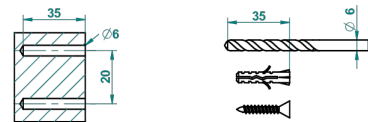

25446

22/02/2017

CHARACTERISTIC

- Océania
- Wall mounted WC paper holder without cover

AVAILABLE FINITIONS

Antique nickel - H28
Black ceram - D30
Blush PVD - H62
Brass color PVD - H49
Brown bronze color PVD - F33
Gold color PVD - H52

Graphite PVD - H64
Lacquered light bronze - D01
Matt Umber PVD - H67
Matt blush PVD - H60
Matt brass color PVD - H50
Matt brown bronze color PVD - F34

Matt chrome - C02
Matt gold - F07
Matt gold color PVD - H53
Matt graphite PVD - H65
Matt nickel (color finish) - C01
Matt nickel color PVD - H56

Nickel color PVD - H55
Polished chrome (color finish) - A02
Polished chrome / Polished gold (color finish) - G02
Polished gold (color finish) - F01
Polished nickel - B01
Soft gold - F30

Soft matt gold - F31
Umber PVD - H66
Varnished matt antique red copper (color finish) - H07