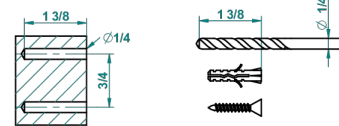

25446

22/02/2017

CHARACTERISTIC

- Océania
- Wall mounted WC paper holder without cover

AVAILABLE FINITIONS

Antique nickel - H28
Black ceram - D30
Blush PVD - H62
Brass color PVD - H49
Brown bronze color PVD - F33
Gold color PVD - H52

Graphite PVD - H64
Lacquered light bronze - D01
Matt Umber PVD - H67
Matt blush PVD - H60
Matt brass color PVD - H50
Matt brown bronze color PVD - F34

Matt chrome - C02
Matt gold - F07
Matt gold color PVD - H53
Matt graphite PVD - H65
Matt nickel (color finish) - C01
Matt nickel color PVD - H56

Nickel color PVD - H55
Polished chrome (color finish) - A02
Polished chrome / Polished gold (color finish) - G02
Polished gold (color finish) - F01
Polished nickel - B01
Soft gold - F30

Soft matt gold - F31
Umber PVD - H66
Varnished matt antique red copper (color finish) - H07