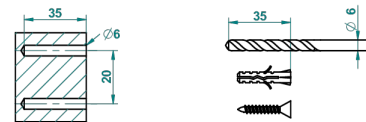

25446

22/02/2017

CHARACTERISTIC

- Océania
- Wall mounted WC paper holder without cover

AVAILABLE FINITIONS

Antique nickel - H28
Black ceram - D30
Blush PVD - H62
Brass color PVD - H49
Brown bronze color PVD - F33
Gold color PVD - H52

Graphite PVD - H64
Lacquered light bronze - D01
Matt Umber PVD - H67
Matt blush PVD - H60
Matt brass color PVD - H50
Matt brown bronze color PVD - F34

Matt chrome - C02
Matt gold - F07
Matt gold color PVD - H53
Matt graphite PVD - H65
Matt nickel (color finish) - C01
Matt nickel color PVD - H56

Nickel color PVD - H55
Polished chrome (color finish) - A02
Polished chrome / Polished gold (color finish) - G02
Polished gold (color finish) - F01
Polished nickel - B01
Soft gold - F30

Soft matt gold - F31
Umber PVD - H66
Varnished matt antique red copper (color finish) - H07