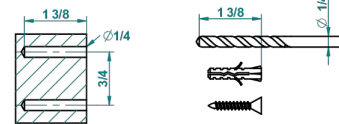

25446

22/02/2017

CHARACTERISTIC

- Océania
- Wall mounted WC paper holder without cover

AVAILABLE FINITIONS

Antique nickel - H28
Black ceram - D30
Blush PVD - H62
Brass color PVD - H49
Brown bronze color PVD - F33
Gold color PVD - H52

Graphite PVD - H64
Lacquered light bronze - D01
Matt Umber PVD - H67
Matt blush PVD - H60
Matt brass color PVD - H50
Matt brown bronze color PVD - F34

Matt chrome - C02
Matt gold - F07
Matt gold color PVD - H53
Matt graphite PVD - H65
Matt nickel (color finish) - C01
Matt nickel color PVD - H56

Nickel color PVD - H55
Polished chrome (color finish) - A02
Polished chrome / Polished gold (color finish) - G02
Polished gold (color finish) - F01
Polished nickel - B01
Soft gold - F30

Soft matt gold - F31
Umber PVD - H66
Varnished matt antique red copper (color finish) - H07