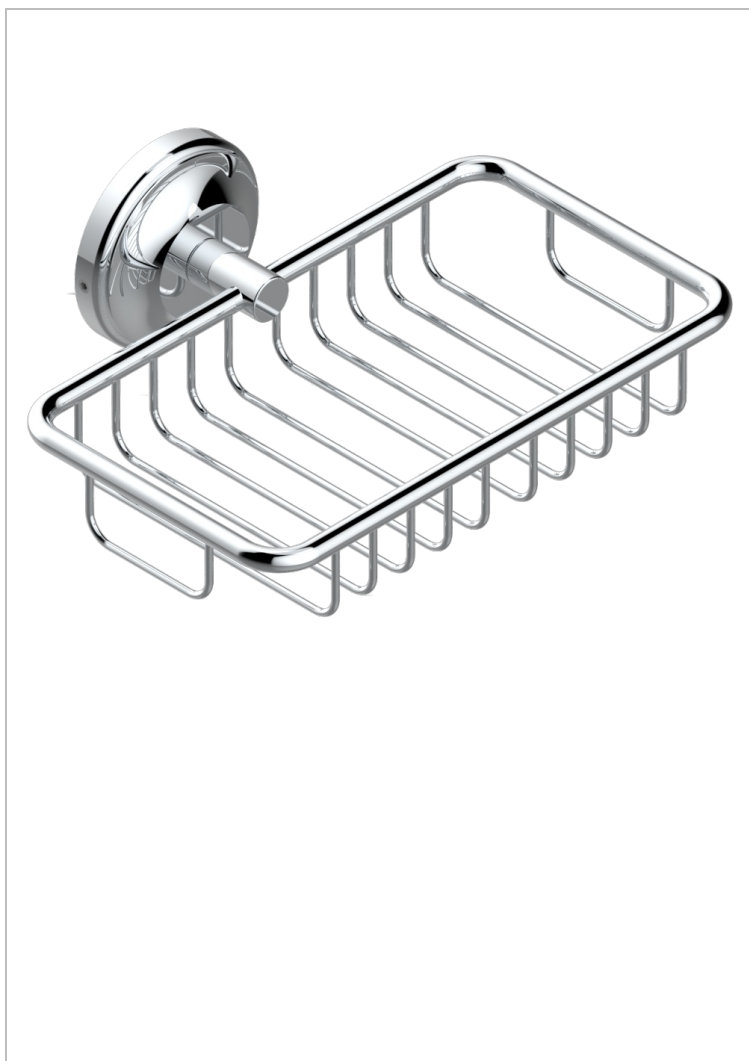

CHARLESTON WITH LEVER HANDLES

G75-620

Soap basket, wall mounted 6"1/4 x 3"5/8

CHARACTERISTIC

- Charleston with lever handles
- Soap basket, wall mounted 6"1/4 x 3"5/8

AVAILABLE FINITIONS

Black ceram - D30
Blush PVD - H62
Brass color PVD - H49
Brown bronze color PVD - F33
Chrome polished - A02
Chrome polished / gold polished - G02

Gold color PVD - H52
Gold mat - F07
Gold polished - F01
Graphite PVD - H64
Light coated bronze - D01
Matt Umber PVD - H67

Matt blush PVD - H60
Matt brass color PVD - H50
Matt brown bronze color PVD - F34
Matt chrome (American satin) - C02
Matt gold color PVD - H53
Matt graphite PVD - H65

Matt nickel (American satin) - C01
Matt nickel color PVD - H56
Natural smoked Brass - A13
Nickel antique / Sovereign - H28
Nickel color PVD - H55
Nickel polished - B01

Soft gold - F30
Soft matt gold - F31
Umber PVD - H66