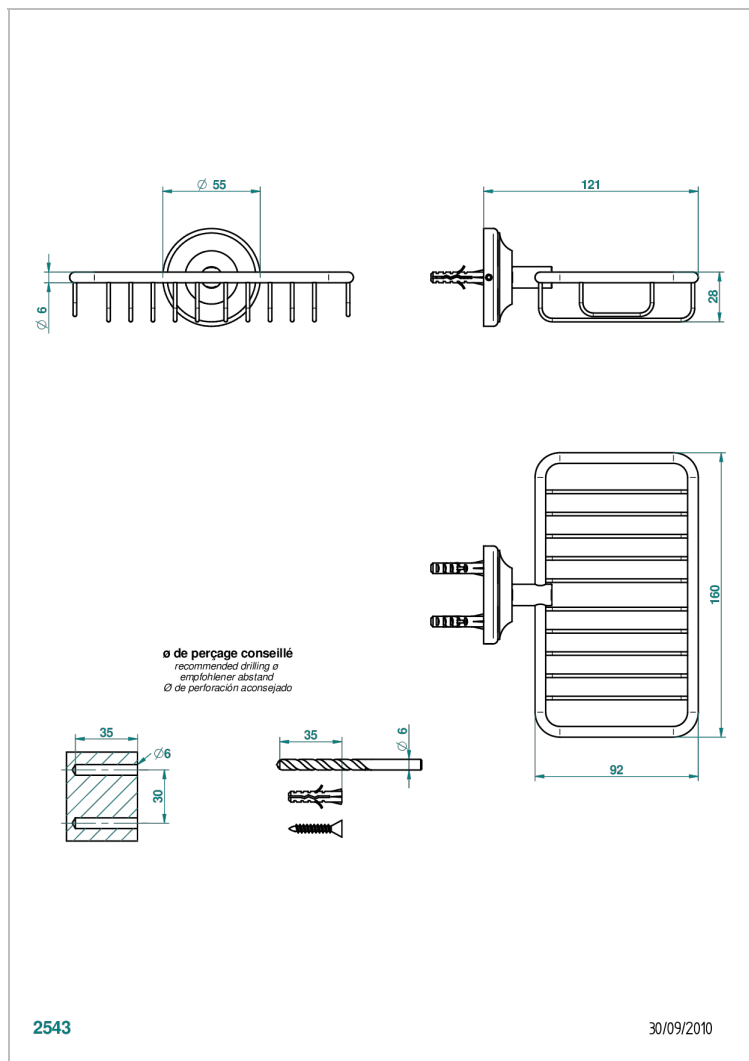

CHARLESTON WITH LEVER HANDLES

G75-620

Soap basket, wall mounted 6"1/4 x 3"5/8

CHARACTERISTIC

- Charleston with lever handles
- Soap basket, wall mounted 6"1/4 x 3"5/8

AVAILABLE FINITIONS

Black ceram - D30
Blush PVD - H62
Brass color PVD - H49
Brown bronze color PVD - F33
Chrome polished - A02
Chrome polished / gold polished - G02