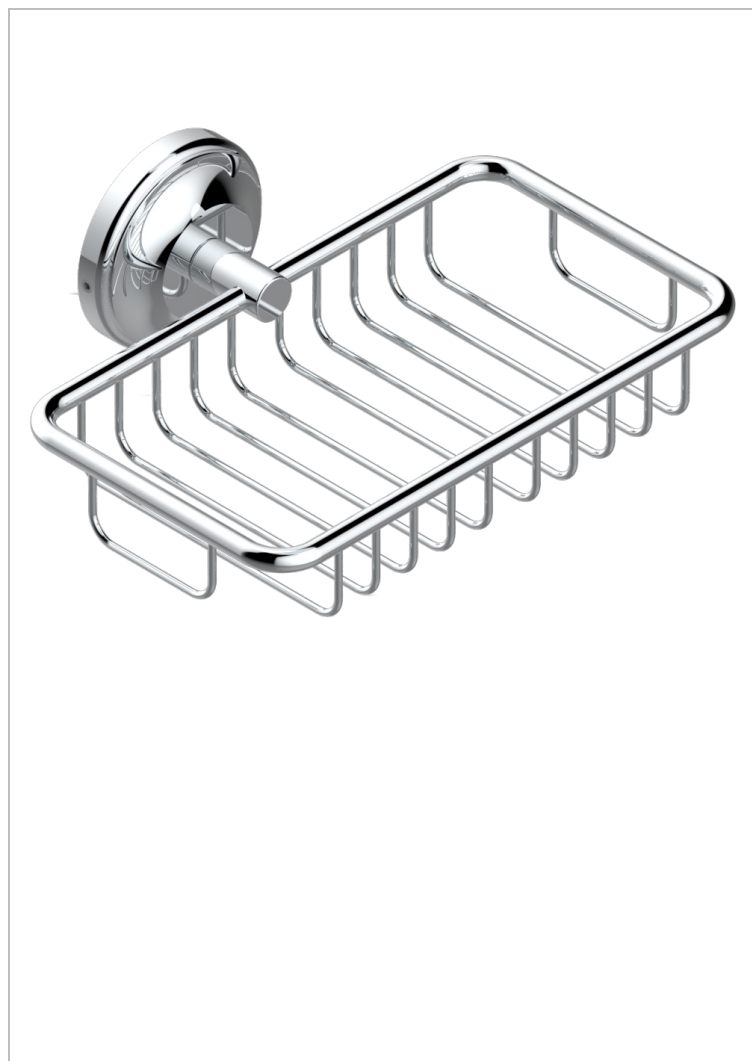

CHARLESTON WITH LEVER HANDLES

G75-620

Soap basket, wall mounted 6"1/4 x 3"5/8

CHARACTERISTIC

- Charleston with lever handles
- Soap basket, wall mounted 6"1/4 x 3"5/8

AVAILABLE FINITIONS

Black ceram - D30
Blush PVD - H62
Brass color PVD - H49
Brown bronze color PVD - F33
Chrome polished - A02
Chrome polished / gold polished - G02

Gold color PVD - H52
Gold mat - F07
Gold polished - F01
Graphite PVD - H64
Light coated bronze - D01
Matt Umber PVD - H67

Matt blush PVD - H60
Matt brass color PVD - H50
Matt brown bronze color PVD - F34
Matt chrome (American satin) - C02
Matt gold color PVD - H53
Matt graphite PVD - H65

Matt nickel (American satin) - C01
Matt nickel color PVD - H56
Natural smoked Brass - A13
Nickel antique / Sovereign - H28
Nickel color PVD - H55
Nickel polished - B01

Soft gold - F30
Soft matt gold - F31
Umber PVD - H66