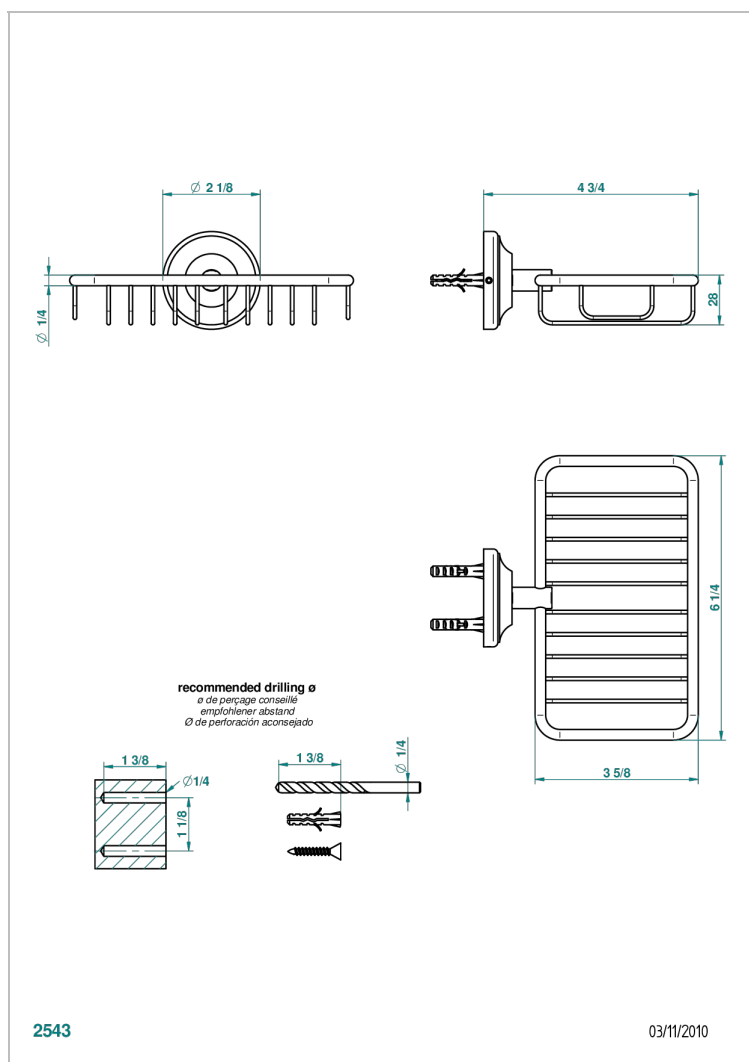

CHARLESTON WITH LEVER HANDLES

G75-620

Soap basket, wall mounted 6"1/4 x 3"5/8

CHARACTERISTIC

- Charleston with lever handles
- Soap basket, wall mounted 6"1/4 x 3"5/8

AVAILABLE FINITIONS

Black ceram - D30
Blush PVD - H62
Brass color PVD - H49
Brown bronze color PVD - F33
Chrome polished - A02
Chrome polished / gold polished - G02