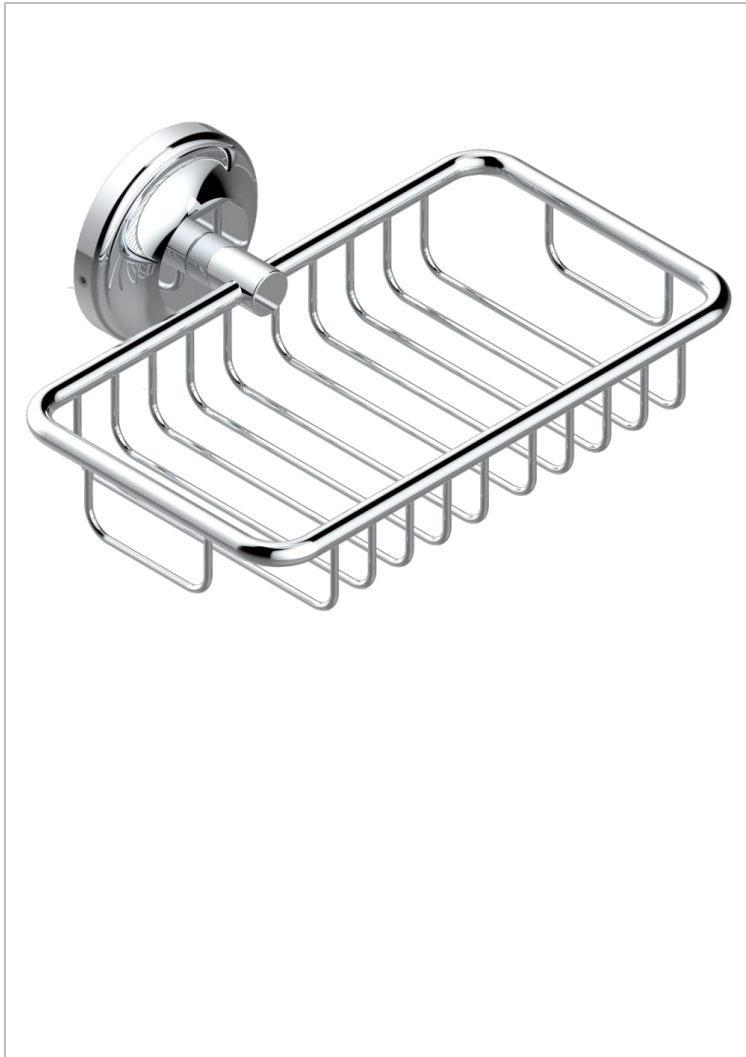

CHARLESTON WITH LEVER

G75-620

Net soap dish with flange, 160 x 95 mm

THG[®]
PARIS

CHARACTERISTIC

- Charleston with lever
- Net soap dish with flange, 160 x 95 mm

AVAILABLE FINITIONS

Antique nickel - H28
Black ceram - D30
Blush PVD - H62
Brass color PVD - H49
Brown bronze color PVD - F33
Gold color PVD - H52

Graphite PVD - H64
Lacquered light bronze - D01
Matt Umber PVD - H67
Matt blush PVD - H60
Matt brass color PVD - H50
Matt brown bronze color PVD - F34

Matt chrome - C02
Matt gold - F07
Matt gold color PVD - H53
Matt graphite PVD - H65
Matt nickel (color finish) - C01
Matt nickel color PVD - H56

Natural smoked Brass - A13
Nickel color PVD - H55
Polished chrome (color finish) - A02
Polished chrome / Polished gold (color finish) - G02
Polished gold (color finish) - F01
Polished nickel - B01

Soft gold - F30
Soft matt gold - F31
Umber PVD - H66