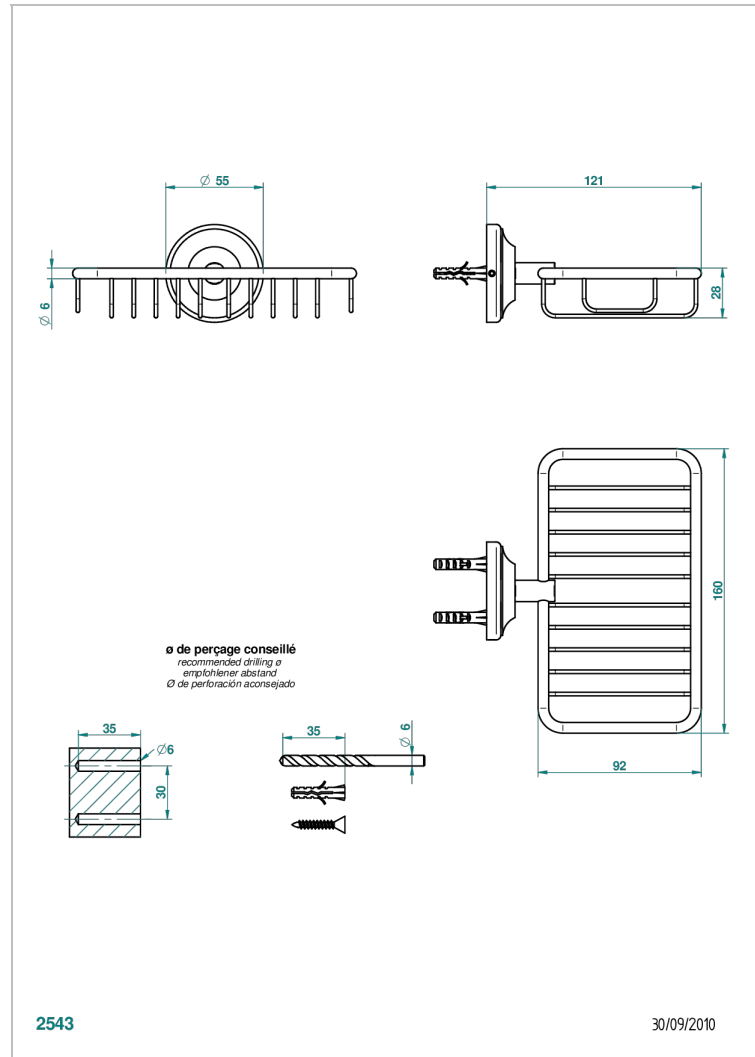

CHARLESTON WITH LEVER

G75-620

Net soap dish with flange, 160 x 95 mm

THG[®]
PARIS

CHARACTERISTIC

- Charleston with lever
- Net soap dish with flange, 160 x 95 mm

AVAILABLE FINITIONS

Antique nickel - H28
Black ceram - D30
Blush PVD - H62
Brass color PVD - H49
Brown bronze color PVD - F33
Gold color PVD - H52