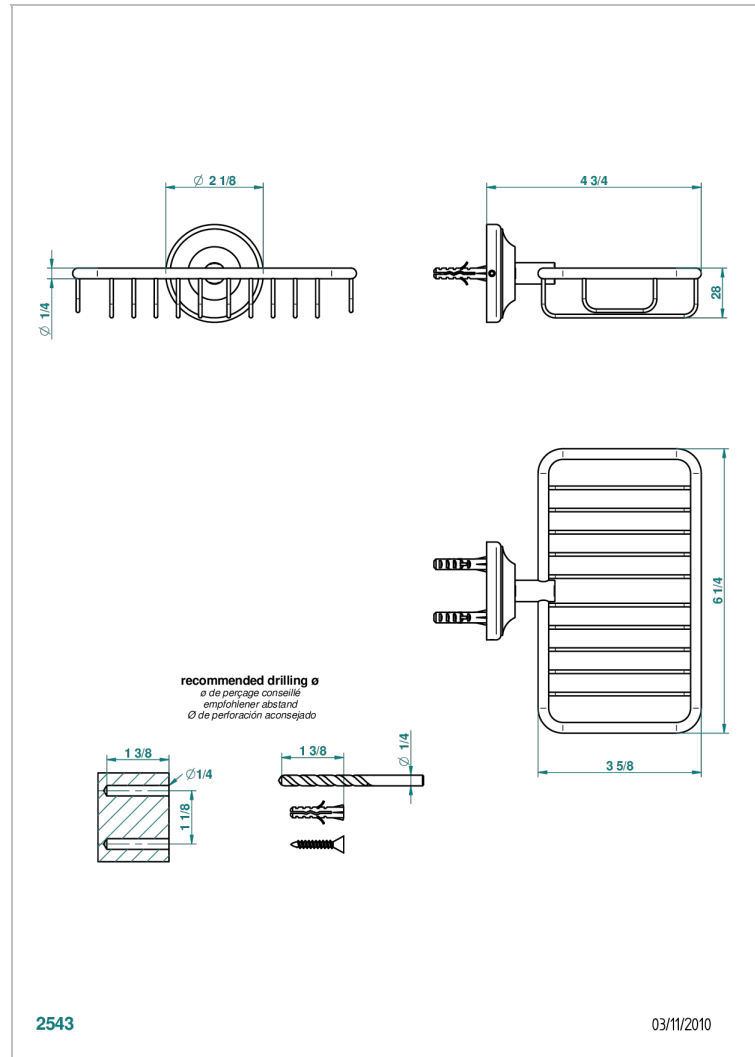

CHARLESTON WITH LEVER

G75-620

Net soap dish with flange, 160 x 95 mm

CHARACTERISTIC

- Charleston with lever
- Net soap dish with flange, 160 x 95 mm

AVAILABLE FINITIONS

Antique nickel - H28
Black ceram - D30
Blush PVD - H62
Brass color PVD - H49
Brown bronze color PVD - F33
Gold color PVD - H52