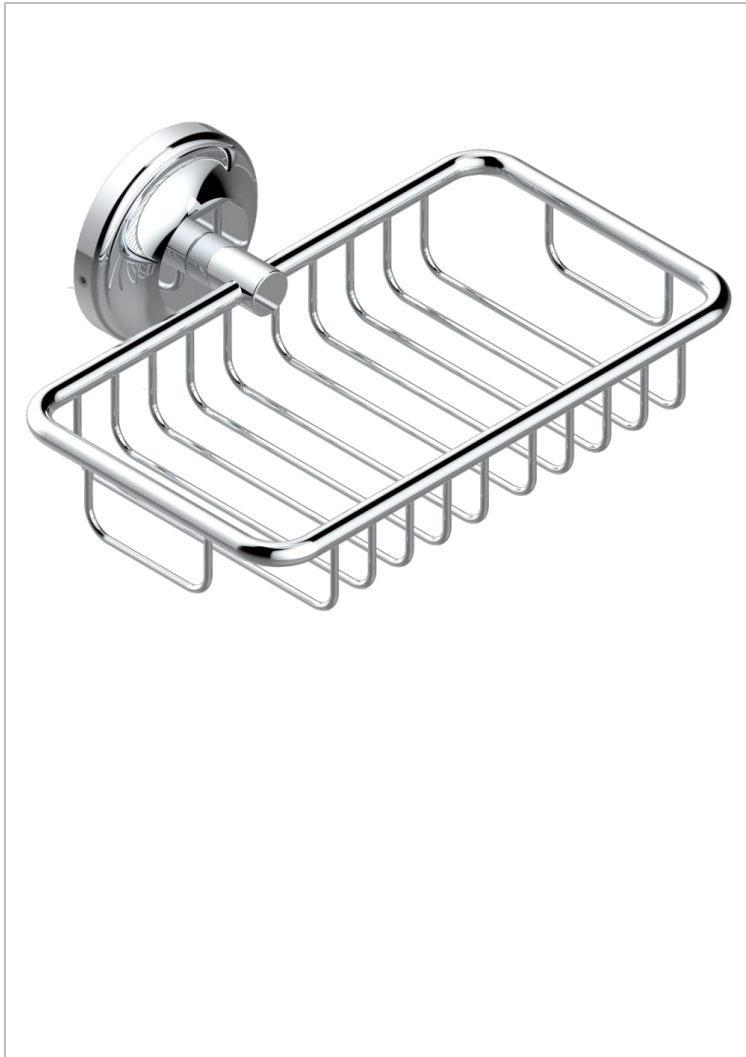

CHARLESTON WITH LEVER

G75-620

Net soap dish with flange, 160 x 95 mm

CHARACTERISTIC

- Charleston with lever
- Net soap dish with flange, 160 x 95 mm

AVAILABLE FINITIONS

Antique nickel - H28
Black ceram - D30
Blush PVD - H62
Brass color PVD - H49
Brown bronze color PVD - F33
Gold color PVD - H52

Graphite PVD - H64
Lacquered light bronze - D01
Matt Umber PVD - H67
Matt blush PVD - H60
Matt brass color PVD - H50
Matt brown bronze color PVD - F34

Matt chrome - C02
Matt gold - F07
Matt gold color PVD - H53
Matt graphite PVD - H65
Matt nickel (color finish) - C01
Matt nickel color PVD - H56

Natural smoked Brass - A13
Nickel color PVD - H55
Polished chrome (color finish) - A02
Polished chrome / Polished gold (color finish) - G02
Polished gold (color finish) - F01
Polished nickel - B01

Soft gold - F30
Soft matt gold - F31
Umber PVD - H66