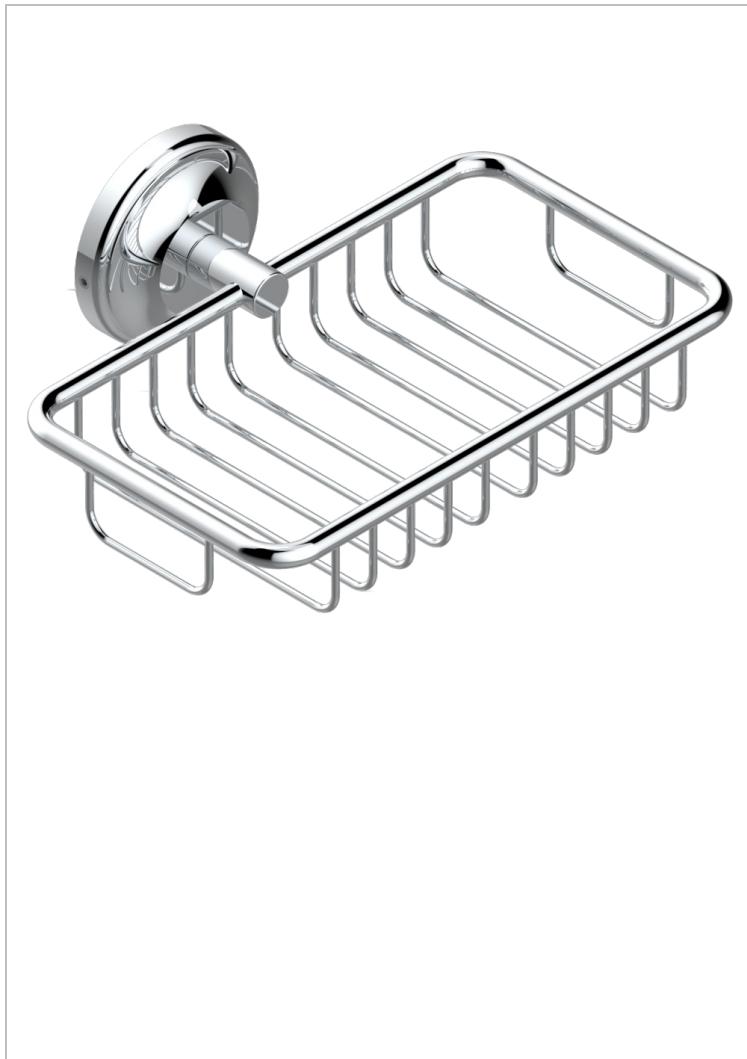

# CHARLESTON WITH SMOOTH METAL LEVER HANDLES

G3N-620

Soap basket, wall mounted 6"1/4 x 3"5/8

## CHARACTERISTIC

- Charleston with smooth metal lever handles
- Soap basket, wall mounted 6"1/4 x 3"5/8

## AVAILABLE FINITIONS

Black ceram - D30  
Blush PVD - H62  
Brass color PVD - H49  
Brown bronze color PVD - F33  
Chrome polished - A02  
Chrome polished / gold polished - G02

Copper antique matt, coated - H07  
Gold color PVD - H52  
Gold mat - F07  
Gold polished - F01  
Graphite PVD - H64  
Light coated bronze - D01