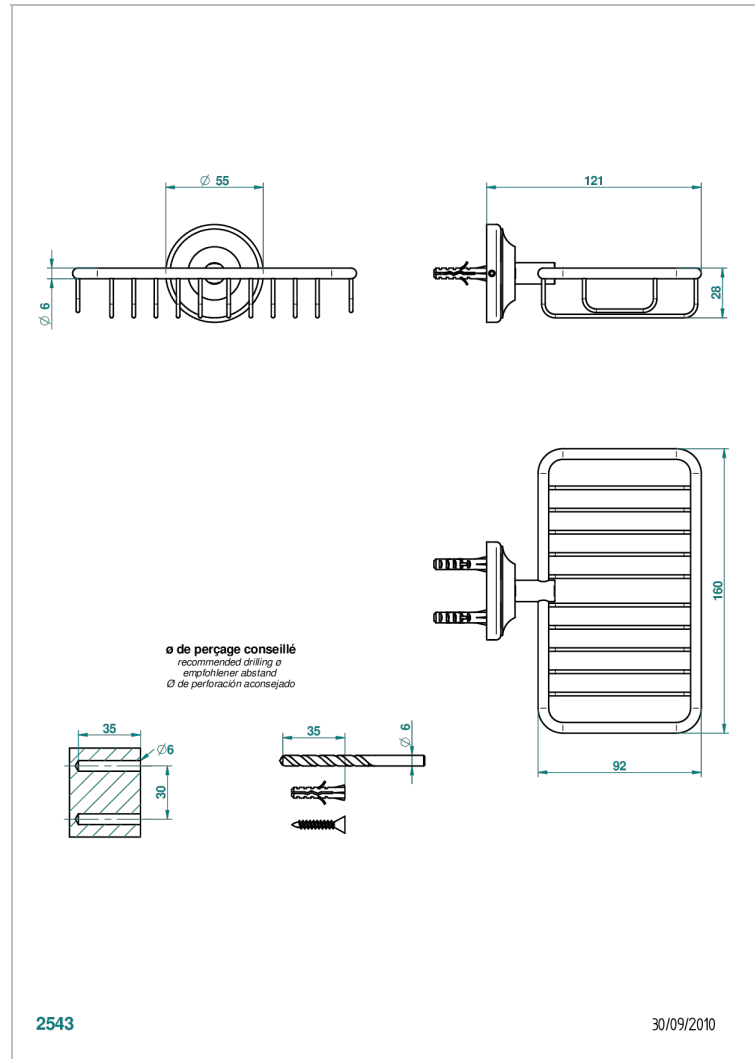

# CHARLESTON WITH SMOOTH METAL LEVER HANDLES

G3N-620

Soap basket, wall mounted 6"1/4 x 3"5/8

## CHARACTERISTIC

- Charleston with smooth metal lever handles
- Soap basket, wall mounted 6"1/4 x 3"5/8