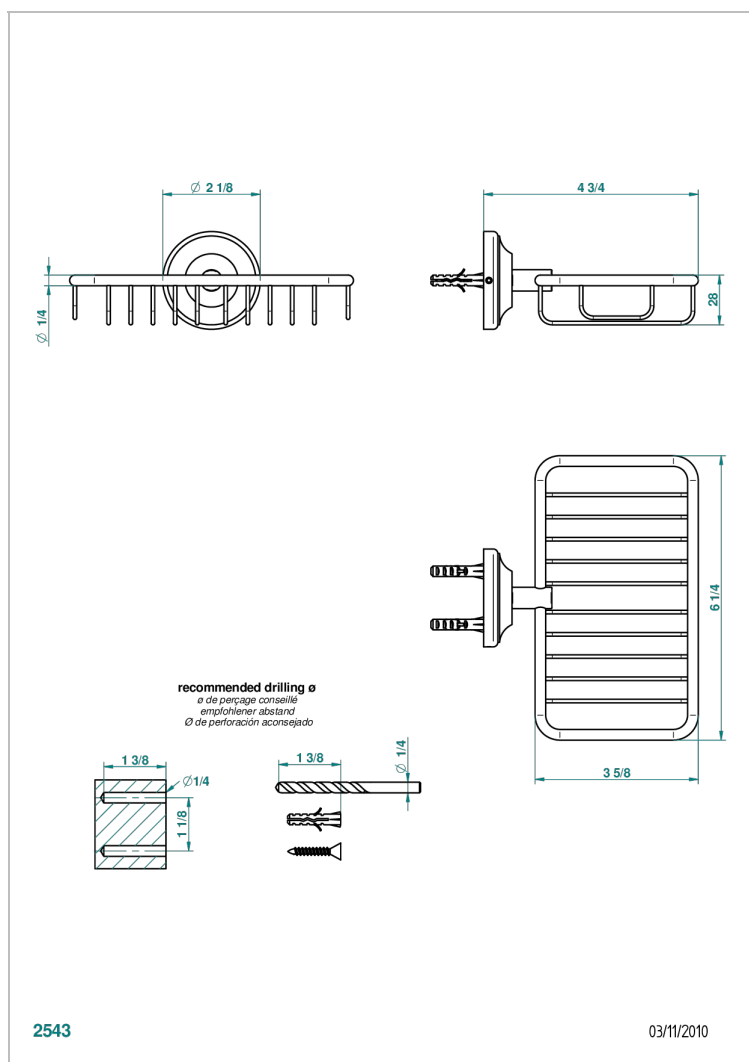

CHARLESTON WITH SMOOTH METAL LEVER HANDLES

G3N-620

Soap basket, wall mounted 6"1/4 x 3"5/8

CHARACTERISTIC

- Charleston with smooth metal lever handles
- Soap basket, wall mounted 6"1/4 x 3"5/8

AVAILABLE FINITIONS