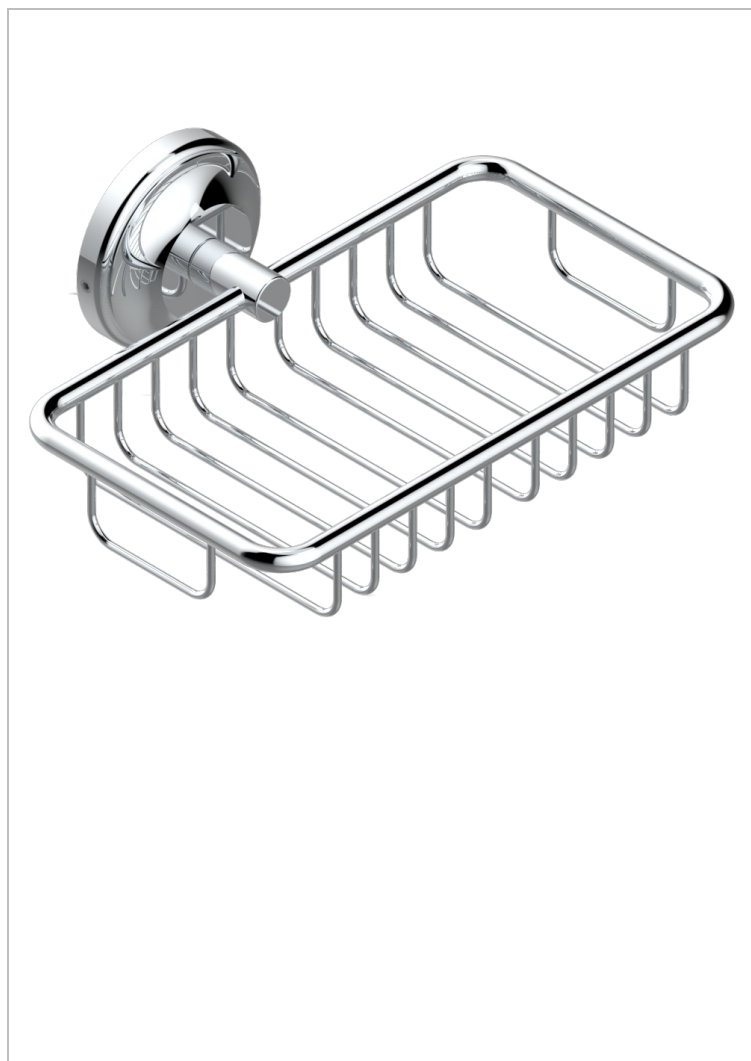

CHARLESTON WITH SMOOTH METAL LEVER HANDLES

G3N-620

Soap basket, wall mounted 6"1/4 x 3"5/8

CHARACTERISTIC

- Charleston with smooth metal lever handles
- Soap basket, wall mounted 6"1/4 x 3"5/8

AVAILABLE FINITIONS

Black ceram - D30
Blush PVD - H62
Brass color PVD - H49
Brown bronze color PVD - F33
Chrome polished - A02
Chrome polished / gold polished - G02

Copper antique matt, coated - H07
Gold color PVD - H52
Gold mat - F07
Gold polished - F01
Graphite PVD - H64
Light coated bronze - D01

Nickel polished - B01
Soft gold - F30
Soft matt gold - F31
Umber PVD - H66