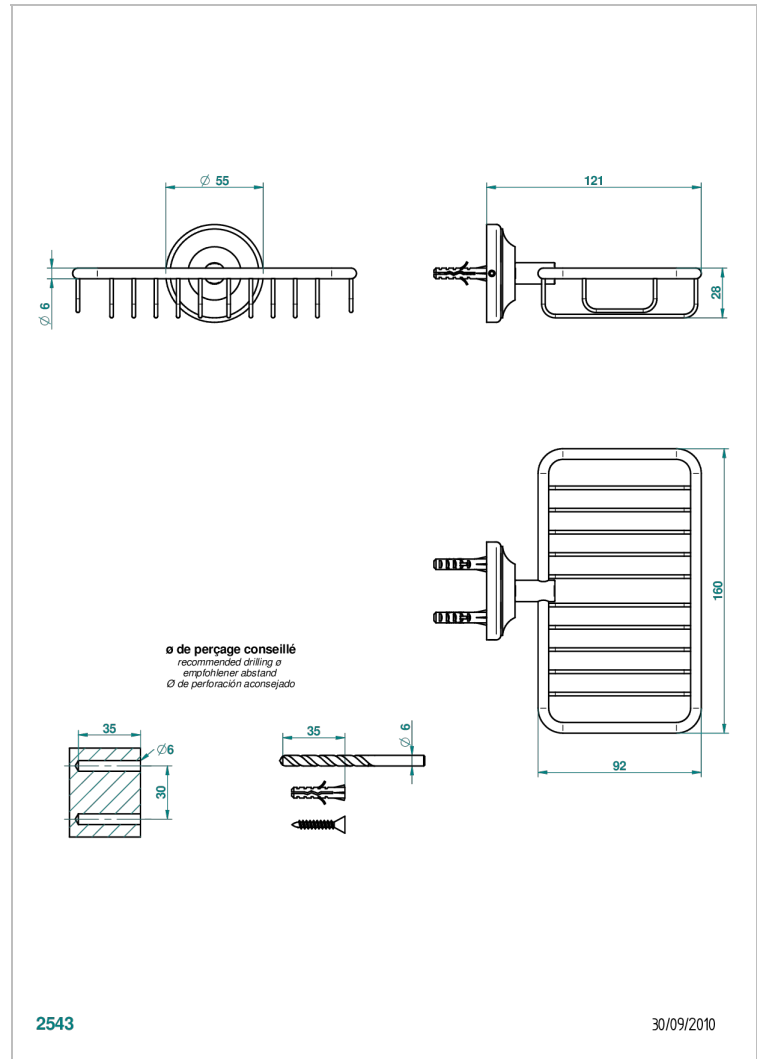

# BROADWAY WITH WHITE PORCELAIN LEVER HANDLES

A04-620

Soap basket, wall mounted 6"1/4 x 3"5/8

## CHARACTERISTIC

- Broadway with white porcelain lever handles
- Soap basket, wall mounted 6"1/4 x 3"5/8