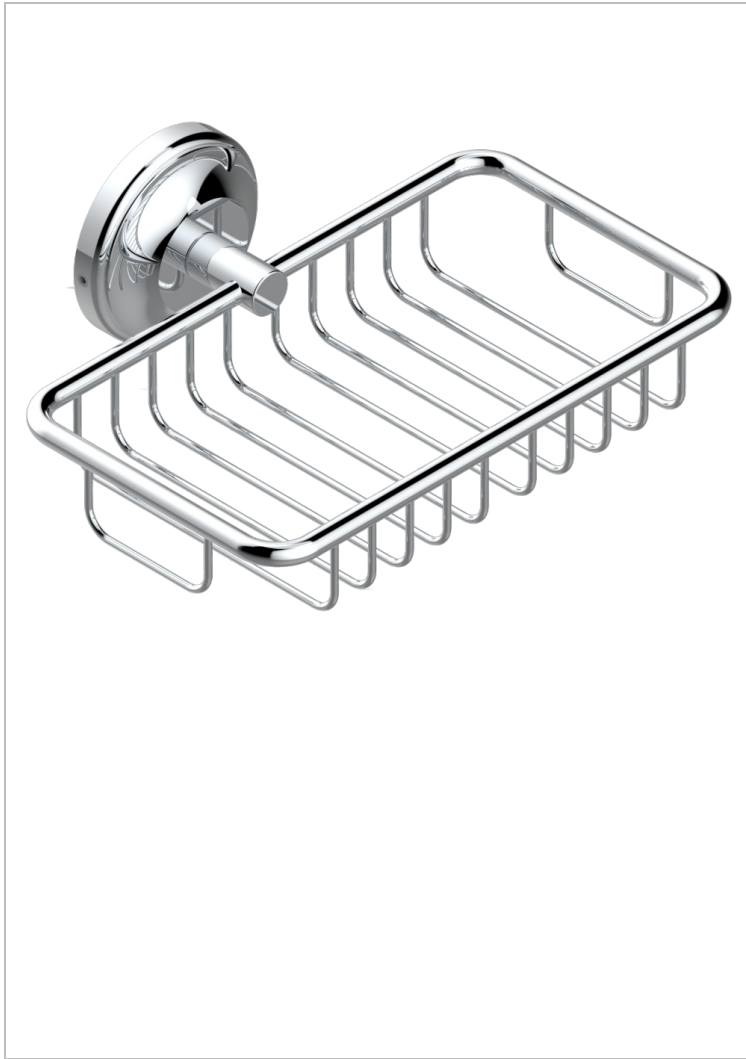

# BROADWAY WITH WHITE PORCELAIN LEVER HANDLES

A04-620

Soap basket, wall mounted 6"1/4 x 3"5/8

## CHARACTERISTIC

- Broadway with white porcelain lever handles
- Soap basket, wall mounted 6"1/4 x 3"5/8

## AVAILABLE FINITIONS

Black ceram - D30  
Blush PVD - H62  
Brass color PVD - H49  
Brown bronze color PVD - F33  
Chrome polished - A02  
Chrome polished / gold polished - G02

Copper antique matt, coated - H07  
Gold color PVD - H52  
Gold mat - F07  
Gold polished - F01  
Graphite PVD - H64  
Light coated bronze - D01