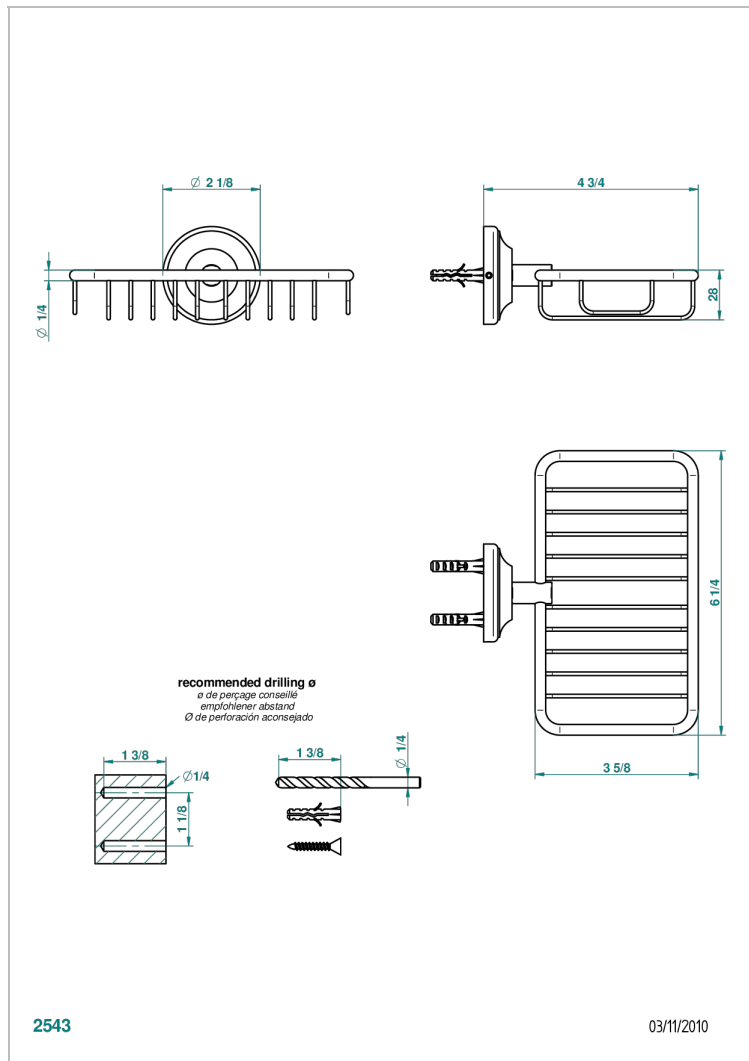

BROADWAY WITH WHITE PORCELAIN LEVER HANDLES

A04-620

Soap basket, wall mounted 6"1/4 x 3"5/8

CHARACTERISTIC

- Broadway with white porcelain lever handles
- Soap basket, wall mounted 6"1/4 x 3"5/8

AVAILABLE FINITIONS