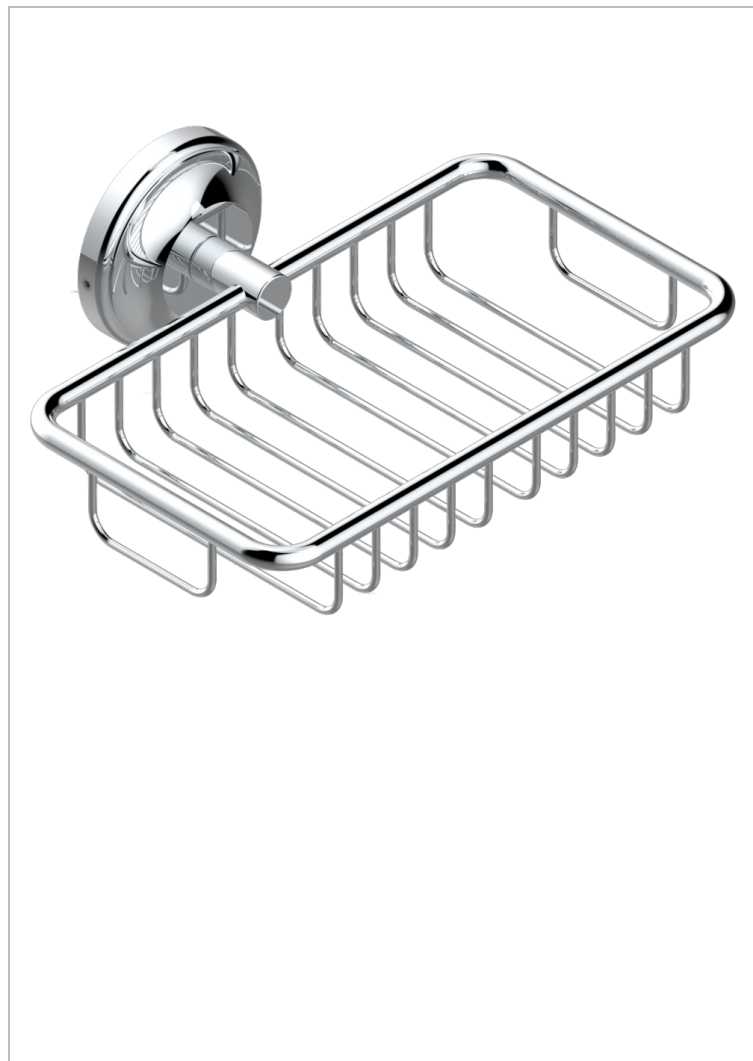

BROADWAY WITH WHITE PORCELAIN LEVER HANDLES

A04-620

Soap basket, wall mounted 6"1/4 x 3"5/8

CHARACTERISTIC

- Broadway with white porcelain lever handles
- Soap basket, wall mounted 6"1/4 x 3"5/8

AVAILABLE FINITIONS

Black ceram - D30

Blush PVD - H62

Brass color PVD - H49

Brown bronze color PVD - F33

Chrome polished - A02

Chrome polished / gold polished - G02

Copper antique matt, coated - H07

Gold color PVD - H52