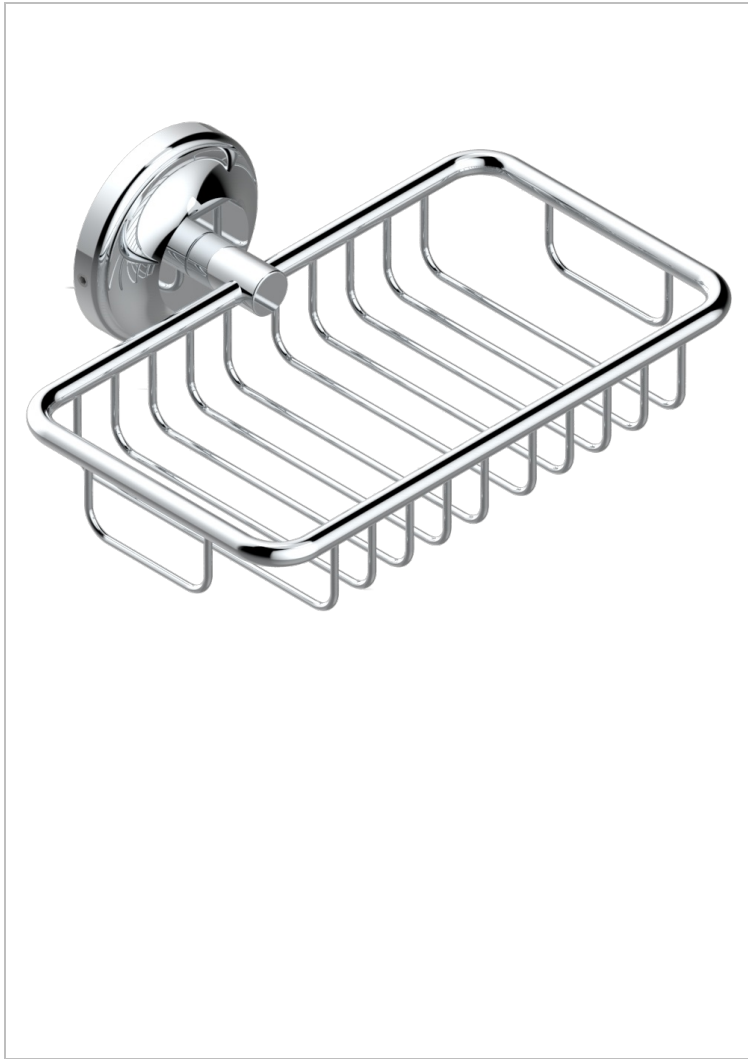

BROADWAY WITH LEVER

A04-620

Net soap dish with flange, 160 x 95 mm

CHARACTERISTIC

- Broadway with Lever
- Net soap dish with flange, 160 x 95 mm

AVAILABLE FINITIONS

Antique nickel - H28
Black ceram - D30
Blush PVD - H62
Brass color PVD - H49
Brown bronze color PVD - F33
Gold color PVD - H52

Graphite PVD - H64
Lacquered light bronze - D01
Matt Umber PVD - H67
Matt blush PVD - H60
Matt brass color PVD - H50
Matt brown bronze color PVD - F34

Matt chrome - C02
Matt gold - F07
Matt gold color PVD - H53
Matt graphite PVD - H65
Matt nickel (color finish) - C01
Matt nickel color PVD - H56

Natural smoked Brass - A13
Nickel color PVD - H55
Polished chrome (color finish) - A02
Polished chrome / Polished gold (color finish) - G02
Polished gold (color finish) - F01
Polished nickel - B01

Soft gold - F30
Soft matt gold - F31
Umber PVD - H66
Varnished matt antique red copper (color finish) - H07