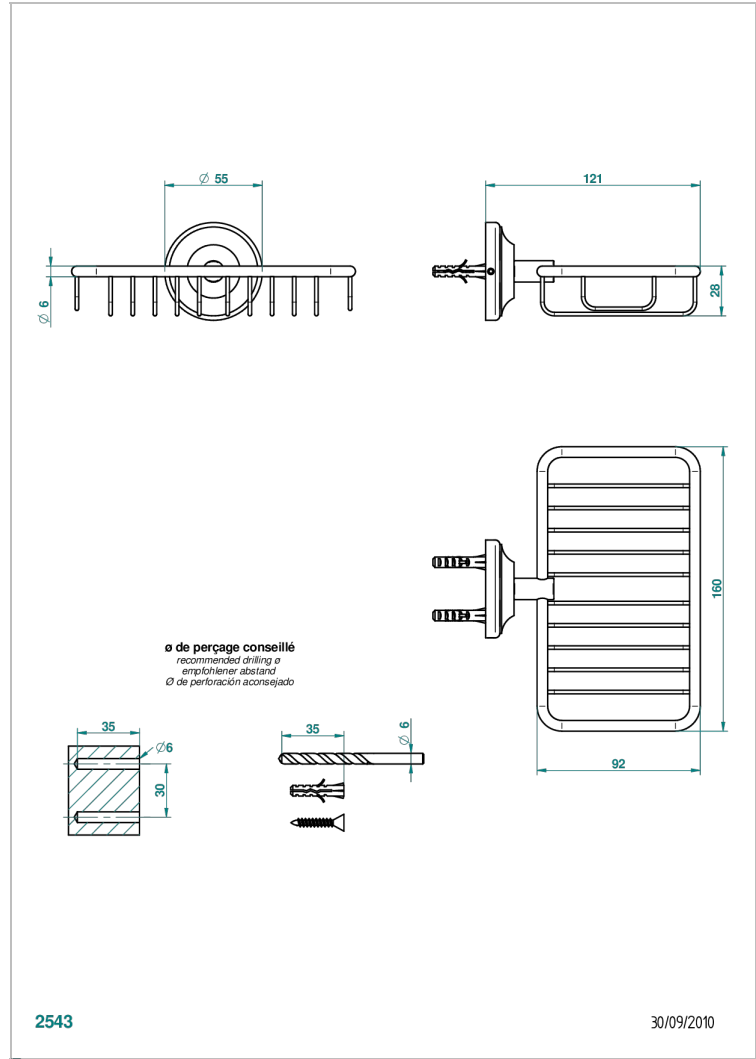

BROADWAY WITH LEVER

A04-620

Net soap dish with flange, 160 x 95 mm

CHARACTERISTIC

- Broadway with Lever
- Net soap dish with flange, 160 x 95 mm

AVAILABLE FINITIONS

Antique nickel - H28
Black ceram - D30
Blush PVD - H62
Brass color PVD - H49
Brown bronze color PVD - F33
Gold color PVD - H52