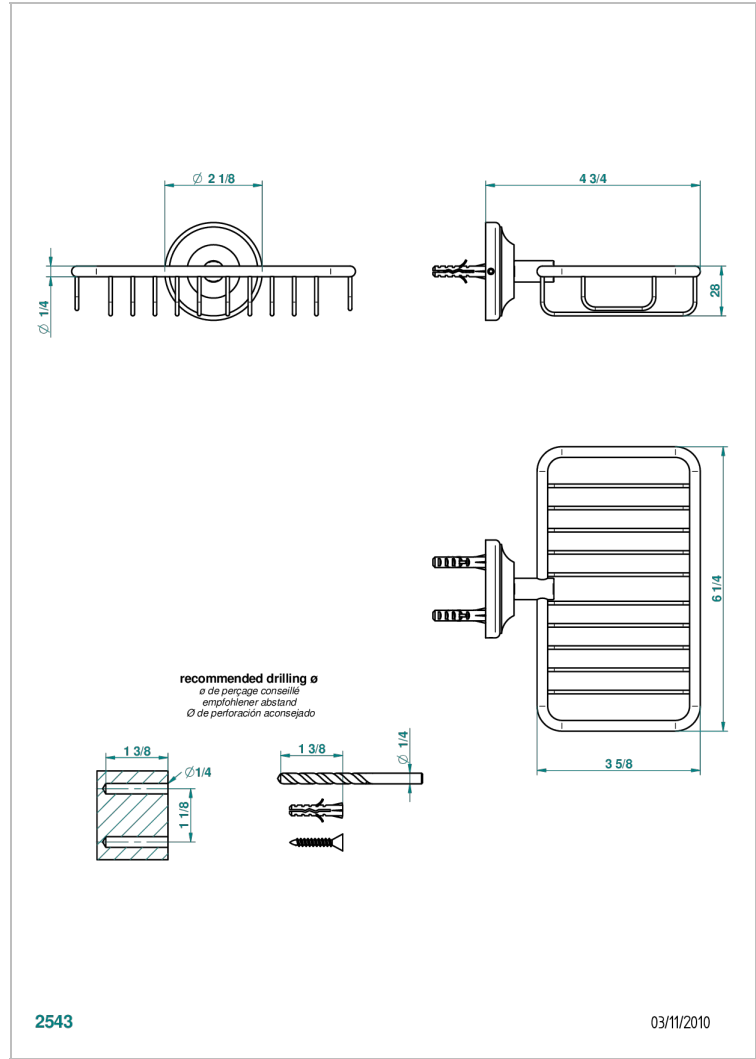

BROADWAY WITH LEVER

A04-620

Net soap dish with flange, 160 x 95 mm

CHARACTERISTIC

- Broadway with Lever
- Net soap dish with flange, 160 x 95 mm

AVAILABLE FINITIONS

Antique nickel - H28
Black ceram - D30
Blush PVD - H62
Brass color PVD - H49
Brown bronze color PVD - F33
Gold color PVD - H52