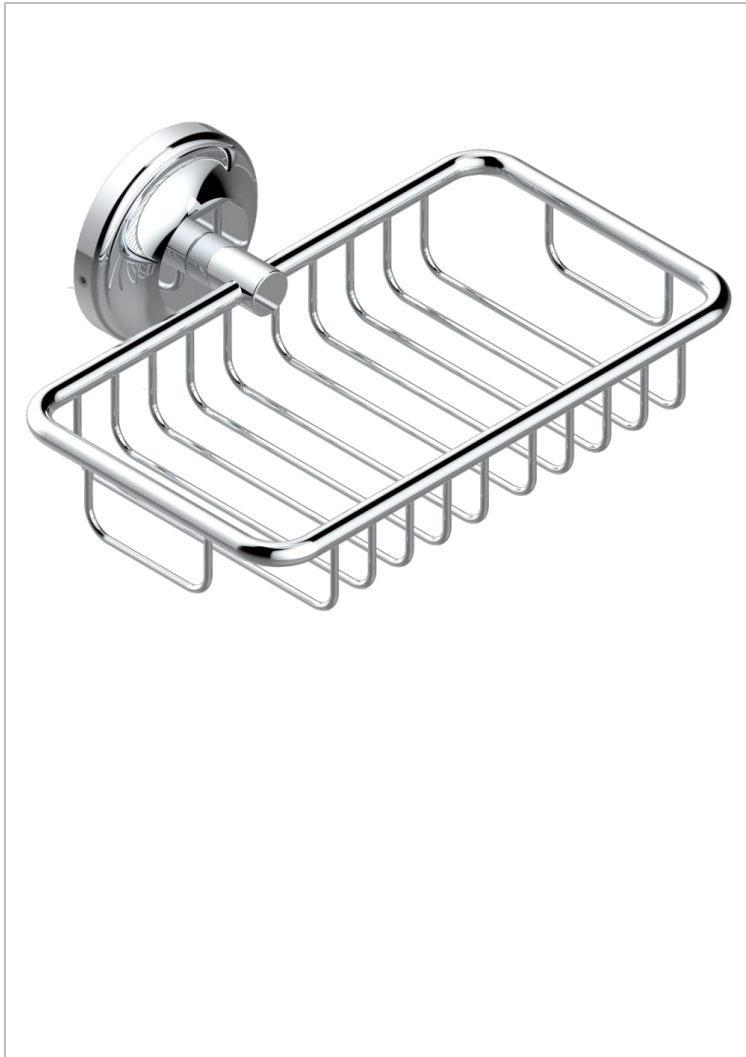

BROADWAY WITH LEVER

A04-620

Net soap dish with flange, 160 x 95 mm

THG[®]
PARIS

CHARACTERISTIC

- Broadway with Lever
- Net soap dish with flange, 160 x 95 mm

AVAILABLE FINITIONS

Antique nickel - H28
Black ceram - D30
Blush PVD - H62
Brass color PVD - H49
Brown bronze color PVD - F33
Gold color PVD - H52

Graphite PVD - H64
Lacquered light bronze - D01
Matt Umber PVD - H67
Matt blush PVD - H60
Matt brass color PVD - H50
Matt brown bronze color PVD - F34

Matt chrome - C02
Matt gold - F07
Matt gold color PVD - H53
Matt graphite PVD - H65
Matt nickel (color finish) - C01
Matt nickel color PVD - H56

Natural smoked Brass - A13
Nickel color PVD - H55
Polished chrome (color finish) - A02
Polished chrome / Polished gold (color finish) - G02
Polished gold (color finish) - F01
Polished nickel - B01

Soft gold - F30
Soft matt gold - F31
Umber PVD - H66
Varnished matt antique red copper (color finish) - H07