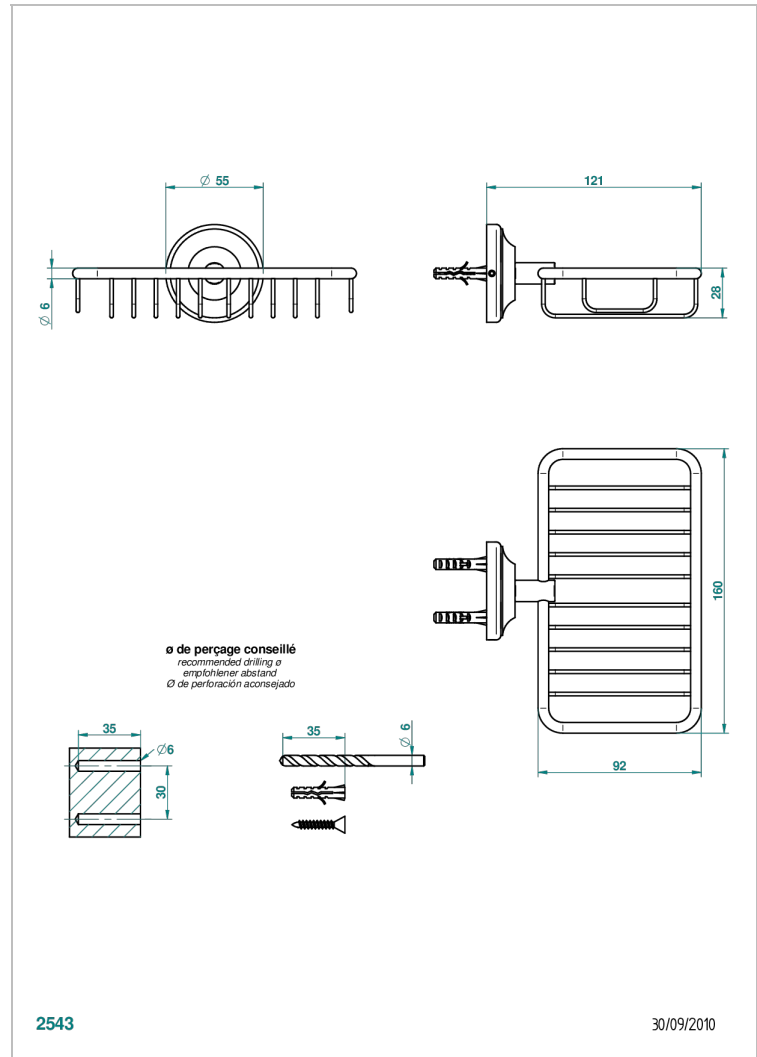

BROADWAY WITH LEVER

A04-620

Net soap dish with flange, 160 x 95 mm

THG[®]
PARIS

CHARACTERISTIC

- Broadway with Lever
- Net soap dish with flange, 160 x 95 mm

AVAILABLE FINITIONS

Antique nickel - H28
Black ceram - D30
Blush PVD - H62
Brass color PVD - H49
Brown bronze color PVD - F33
Gold color PVD - H52