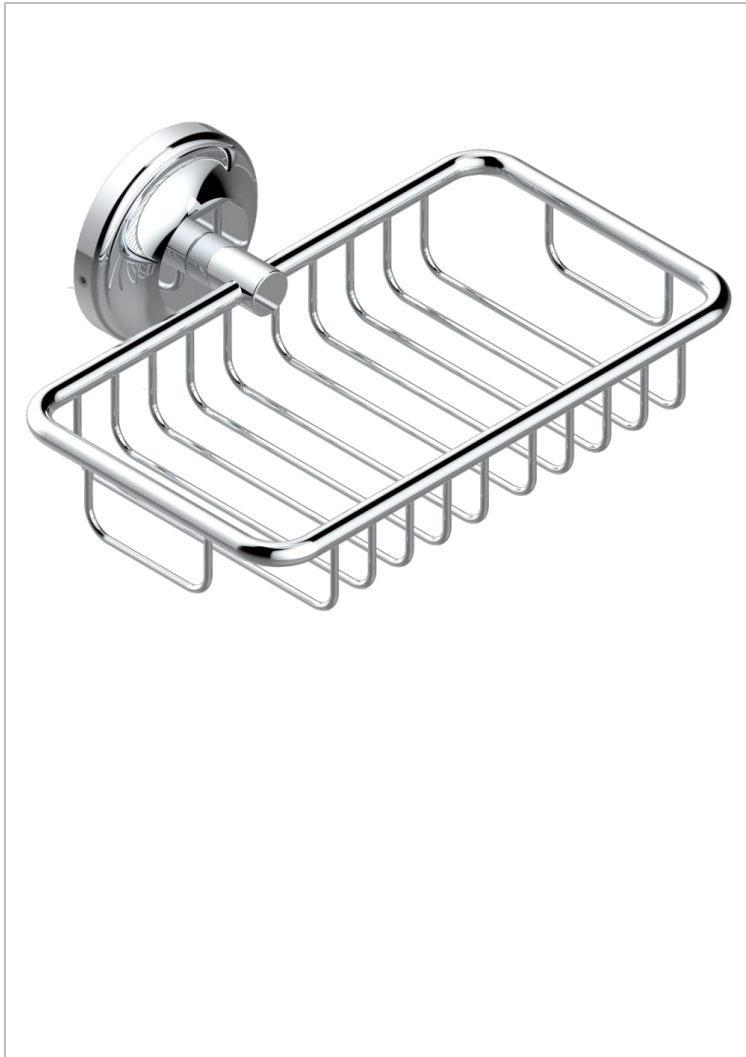

BROADWAY WITH LEVER

A04-620

Net soap dish with flange, 160 x 95 mm

CHARACTERISTIC

- Broadway with Lever
- Net soap dish with flange, 160 x 95 mm

AVAILABLE FINITIONS

Antique nickel - H28
Black ceram - D30
Blush PVD - H62
Brass color PVD - H49
Brown bronze color PVD - F33
Gold color PVD - H52

Graphite PVD - H64
Lacquered light bronze - D01
Matt Umber PVD - H67
Matt blush PVD - H60
Matt brass color PVD - H50
Matt brown bronze color PVD - F34

Matt chrome - C02
Matt gold - F07
Matt gold color PVD - H53
Matt graphite PVD - H65
Matt nickel (color finish) - C01
Matt nickel color PVD - H56

Natural smoked Brass - A13
Nickel color PVD - H55
Polished chrome (color finish) - A02
Polished chrome / Polished gold (color finish) - G02
Polished gold (color finish) - F01
Polished nickel - B01

Soft gold - F30
Soft matt gold - F31
Umber PVD - H66
Varnished matt antique red copper (color finish) - H07