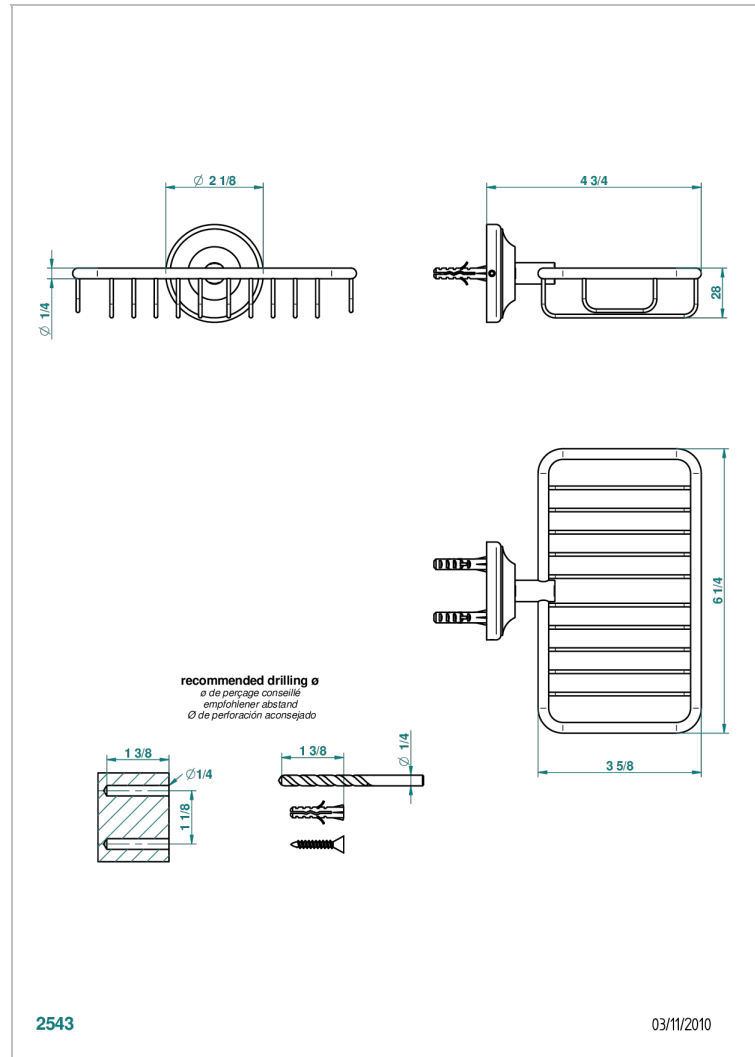

BROADWAY WITH LEVER

A04-620

Net soap dish with flange, 160 x 95 mm

CHARACTERISTIC

- Broadway with Lever
- Net soap dish with flange, 160 x 95 mm

AVAILABLE FINITIONS

Antique nickel - H28
Black ceram - D30
Blush PVD - H62
Brass color PVD - H49
Brown bronze color PVD - F33
Gold color PVD - H52