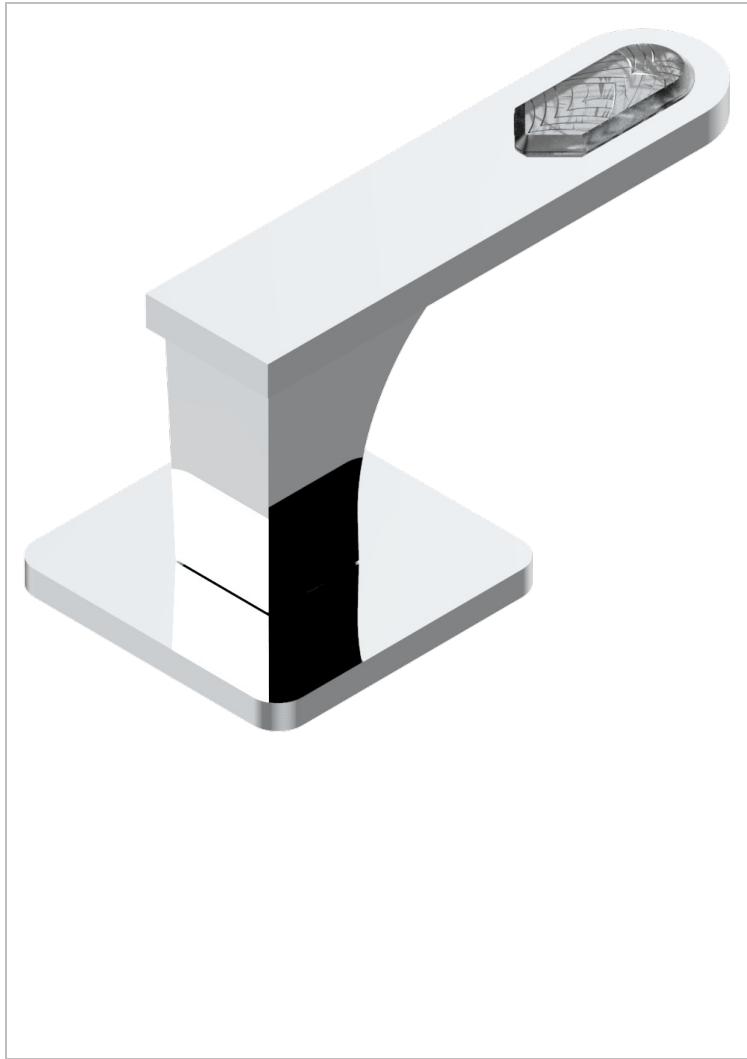

PROFIL LALIQUE CLEAR CRYSTAL WITH LEVER

A6H-35/C

Rim mounted 1/2" valve, cold

CHARACTERISTIC

- Profil Lalique Clear crystal with lever
- Rim mounted 1/2" valve, cold

AVAILABLE FINITIONS

Antique nickel - H28
Black ceram - D30
Blush PVD - H62
Brass color PVD - H49
Brown bronze color PVD - F33
Gold color PVD - H52

Graphite PVD - H64
Lacquered light bronze - D01
Matt Umber PVD - H67
Matt blush PVD - H60
Matt brass color PVD - H50
Matt brown bronze color PVD - F34

Matt chrome - C02
Matt gold - F07
Matt gold color PVD - H53
Matt graphite PVD - H65
Matt nickel (color finish) - C01
Matt nickel color PVD - H56

Nickel color PVD - H55
Polished chrome (color finish) - A02
Polished chrome / Polished gold (color finish) - G02
Polished gold (color finish) - F01
Polished nickel - B01
Soft gold - F30

Soft matt gold - F31
Umber PVD - H66
Varnished matt antique red copper (color finish) - H07