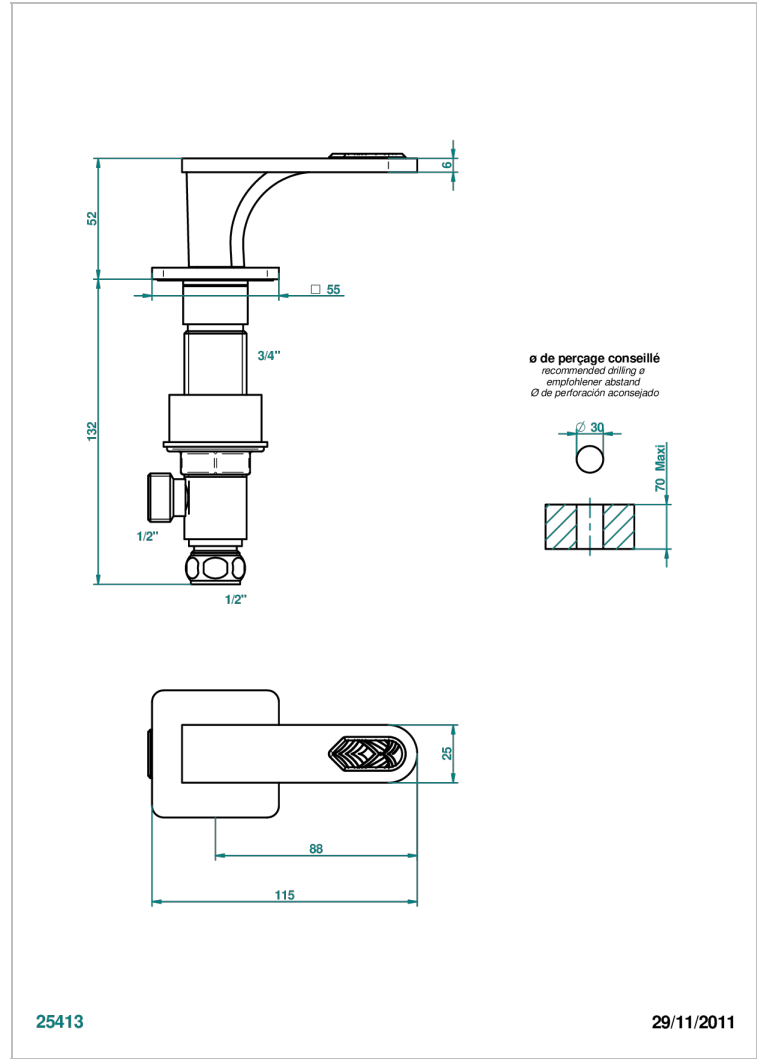

PROFIL LALIQUE CLEAR CRYSTAL WITH LEVER

A6H-35/C

Rim mounted 1/2" valve, cold

CHARACTERISTIC

- Profil Lalique Clear crystal with lever
- Rim mounted 1/2" valve, cold

AVAILABLE FINITIONS

Antique nickel - H28
Black ceram - D30
Blush PVD - H62
Brass color PVD - H49
Brown bronze color PVD - F33
Gold color PVD - H52