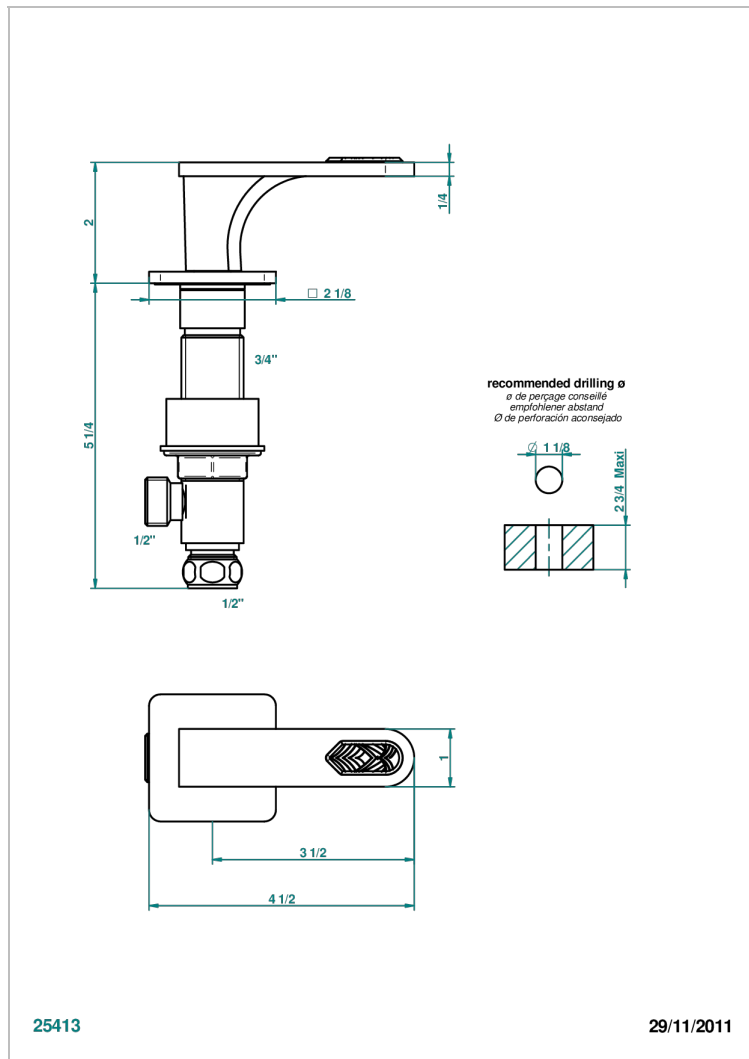

PROFIL LALIQUE CLEAR CRYSTAL WITH LEVER

A6H-35/C

Rim mounted 1/2" valve, cold

CHARACTERISTIC

- Profil Lalique Clear crystal with lever
- Rim mounted 1/2" valve, cold

AVAILABLE FINITIONS

Antique nickel - H28
Black ceram - D30
Blush PVD - H62
Brass color PVD - H49
Brown bronze color PVD - F33
Gold color PVD - H52