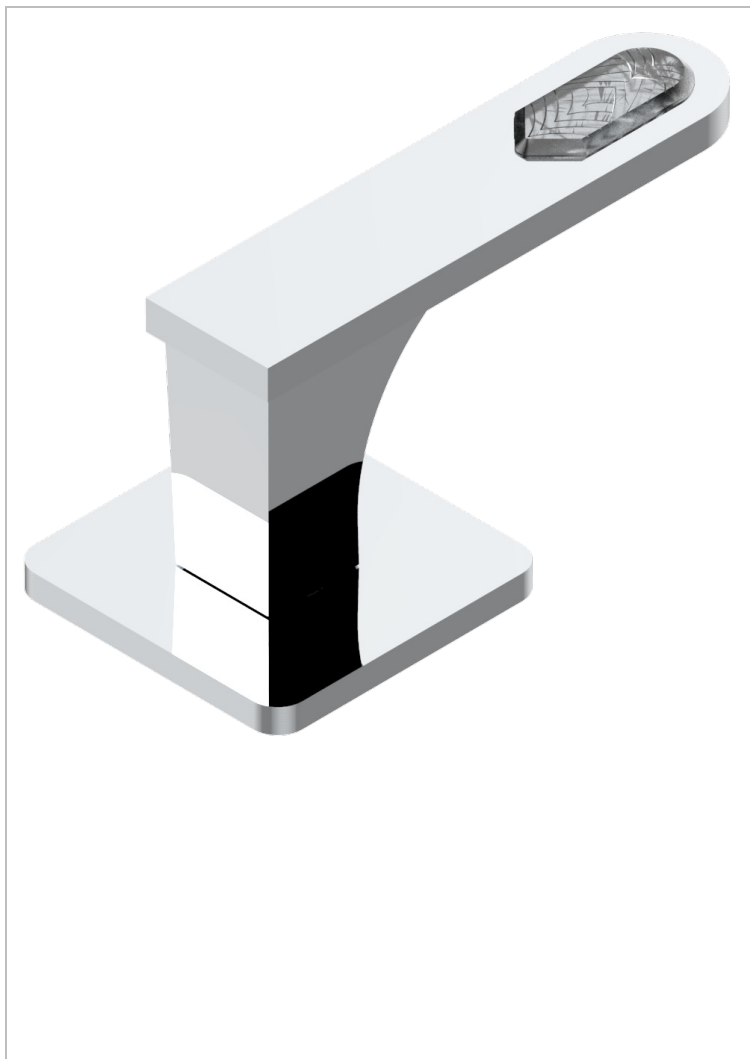

PROFIL LALIQUE CLEAR CRYSTAL WITH LEVER

A6H-35/C

Rim mounted 1/2" valve, cold

CHARACTERISTIC

- Profil Lalique Clear crystal with lever
- Rim mounted 1/2" valve, cold

AVAILABLE FINITIONS

Antique nickel - H28
Black ceram - D30
Blush PVD - H62
Brass color PVD - H49
Brown bronze color PVD - F33
Gold color PVD - H52

Graphite PVD - H64
Lacquered light bronze - D01
Matt Umber PVD - H67
Matt blush PVD - H60
Matt brass color PVD - H50
Matt brown bronze color PVD - F34

Matt chrome - C02
Matt gold - F07
Matt gold color PVD - H53
Matt graphite PVD - H65
Matt nickel (color finish) - C01
Matt nickel color PVD - H56

Nickel color PVD - H55
Polished chrome (color finish) - A02
Polished chrome / Polished gold (color finish) - G02
Polished gold (color finish) - F01
Polished nickel - B01
Soft gold - F30

Soft matt gold - F31
Umber PVD - H66
Varnished matt antique red copper (color finish) - H07