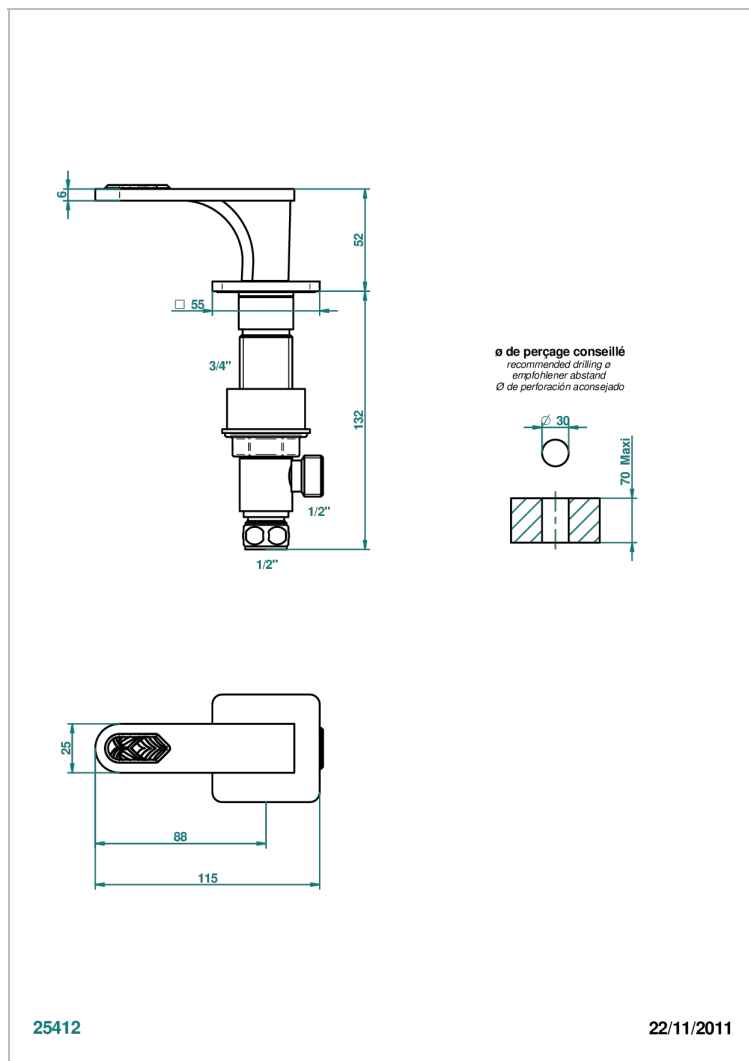

# PROFIL LALIQUE CLEAR CRYSTAL WITH LEVER

A6H-35/H

Rim mounted 1/2" valve, hot

## CHARACTERISTIC

- Profil Lalique Clear crystal with lever
- Rim mounted 1/2" valve, hot