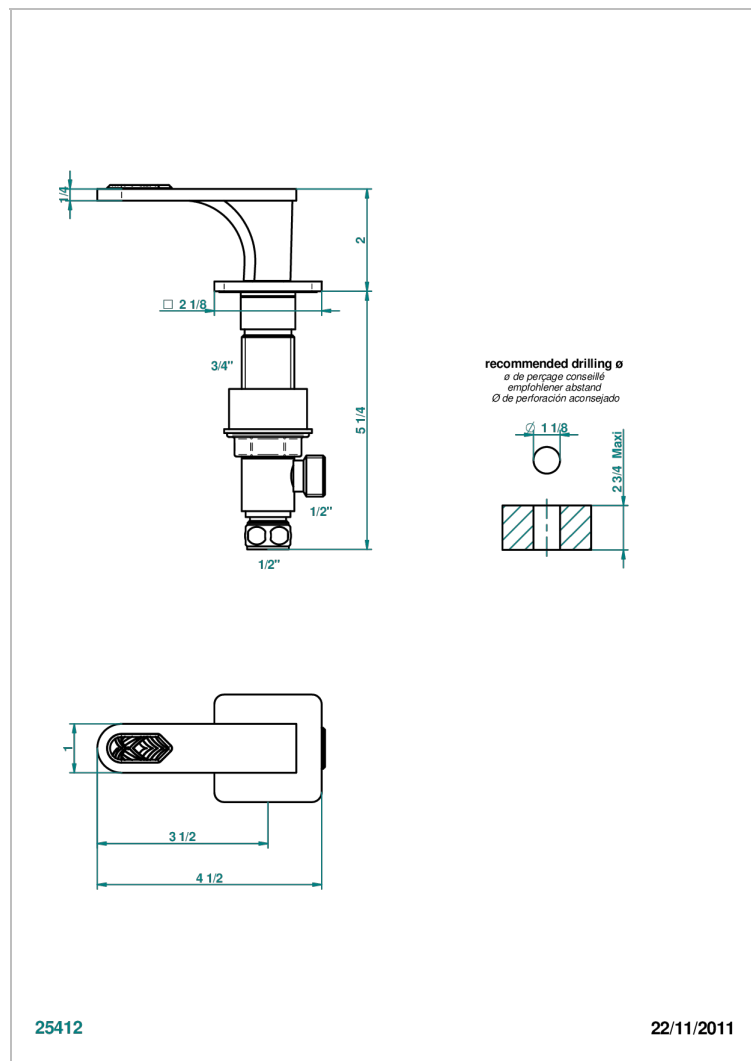

PROFIL LALIQUE CLEAR CRYSTAL WITH LEVER

A6H-35/H

Rim mounted 1/2" valve, hot

CHARACTERISTIC

- Profil Lalique Clear crystal with lever
- Rim mounted 1/2" valve, hot

AVAILABLE FINITIONS

Antique nickel - H28
Black ceram - D30
Blush PVD - H62
Brass color PVD - H49
Brown bronze color PVD - F33
Gold color PVD - H52