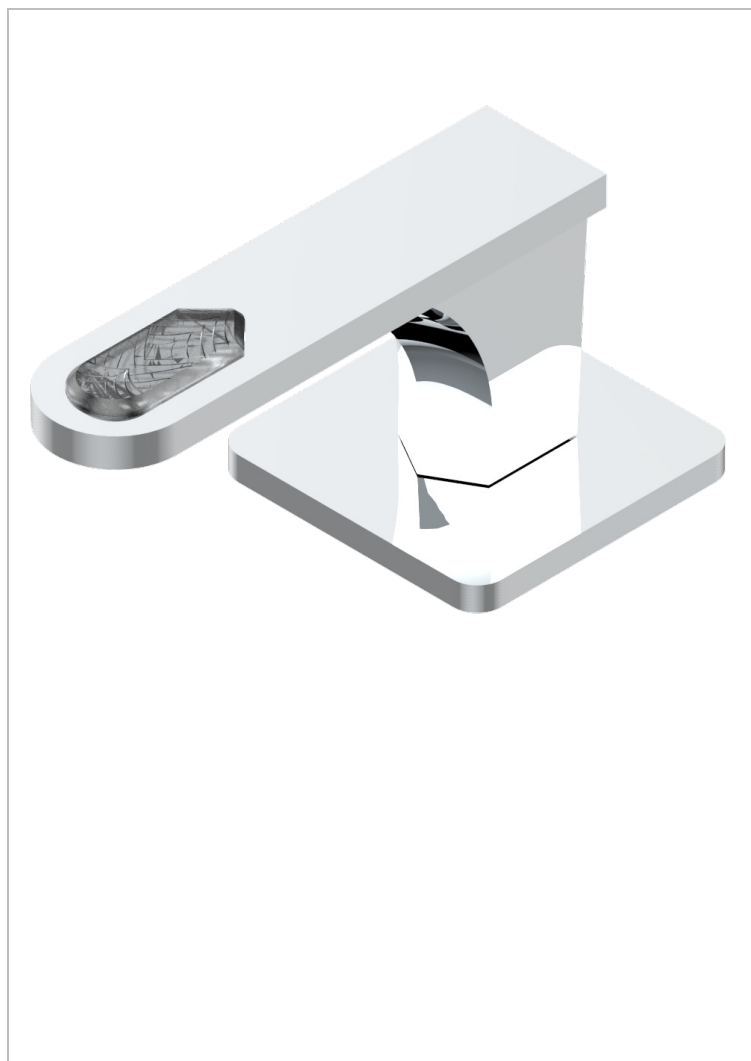

PROFIL LALIQUE CLEAR CRYSTAL WITH LEVER

A6H-35/H

Rim mounted 1/2" valve, hot

CHARACTERISTIC

- Profil Lalique Clear crystal with lever
- Rim mounted 1/2" valve, hot

AVAILABLE FINITIONS

Antique nickel - H28
Black ceram - D30
Blush PVD - H62
Brass color PVD - H49
Brown bronze color PVD - F33
Gold color PVD - H52

Graphite PVD - H64
Lacquered light bronze - D01
Matt Umber PVD - H67
Matt blush PVD - H60
Matt brass color PVD - H50
Matt brown bronze color PVD - F34

Matt chrome - C02
Matt gold - F07
Matt gold color PVD - H53
Matt graphite PVD - H65
Matt nickel (color finish) - C01
Matt nickel color PVD - H56

Nickel color PVD - H55
Polished chrome (color finish) - A02
Polished chrome / Polished gold (color finish) - G02
Polished gold (color finish) - F01
Polished nickel - B01
Soft gold - F30

Soft matt gold - F31
Umber PVD - H66
Varnished matt antique red copper (color finish) - H07