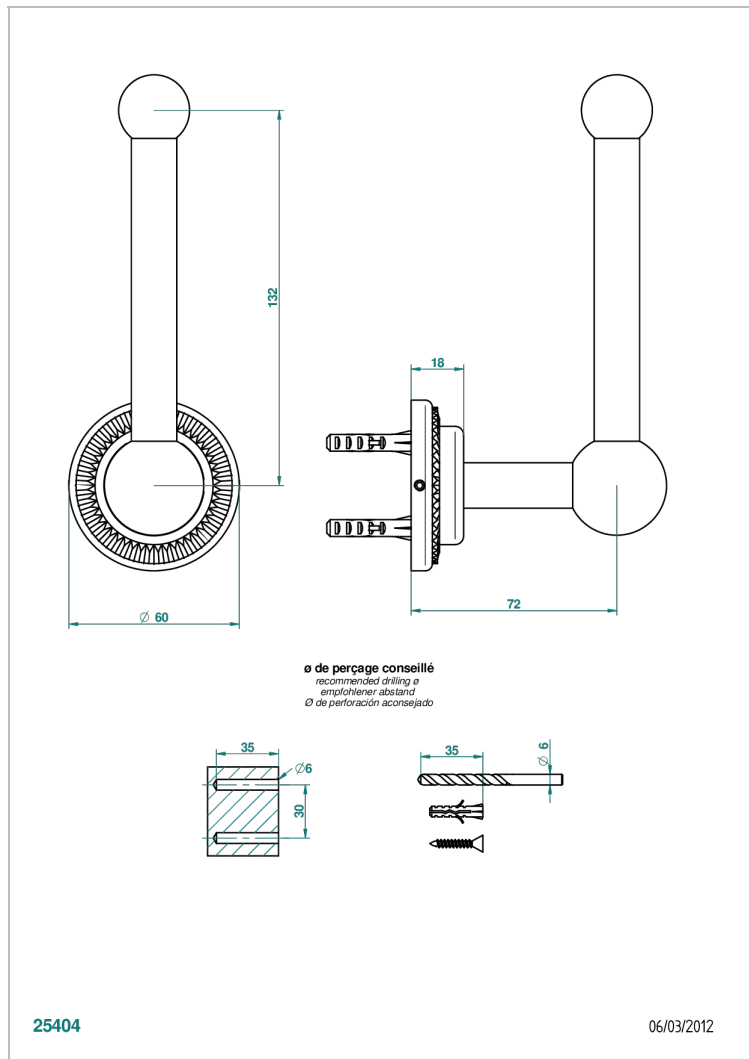

# DIPLOMATE ROYALE

U4D-542

Reserve toilet paper holder

THG<sup>®</sup>  
PARIS

## CHARACTERISTIC

- Diplome Royale
- Reserve toilet paper holder