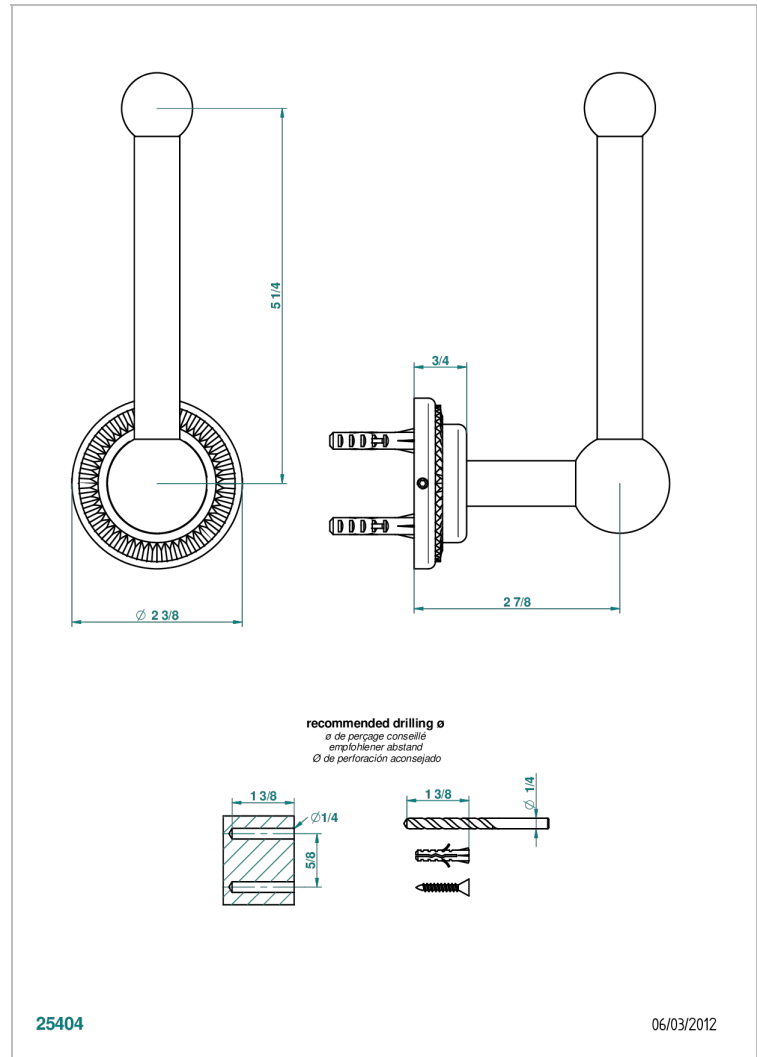

# DIPLOMATE ROYALE

U4D-542

Reserve toilet paper holder

THG<sup>®</sup>  
PARIS

## CHARACTERISTIC

- Diplome Royale
- Reserve toilet paper holder