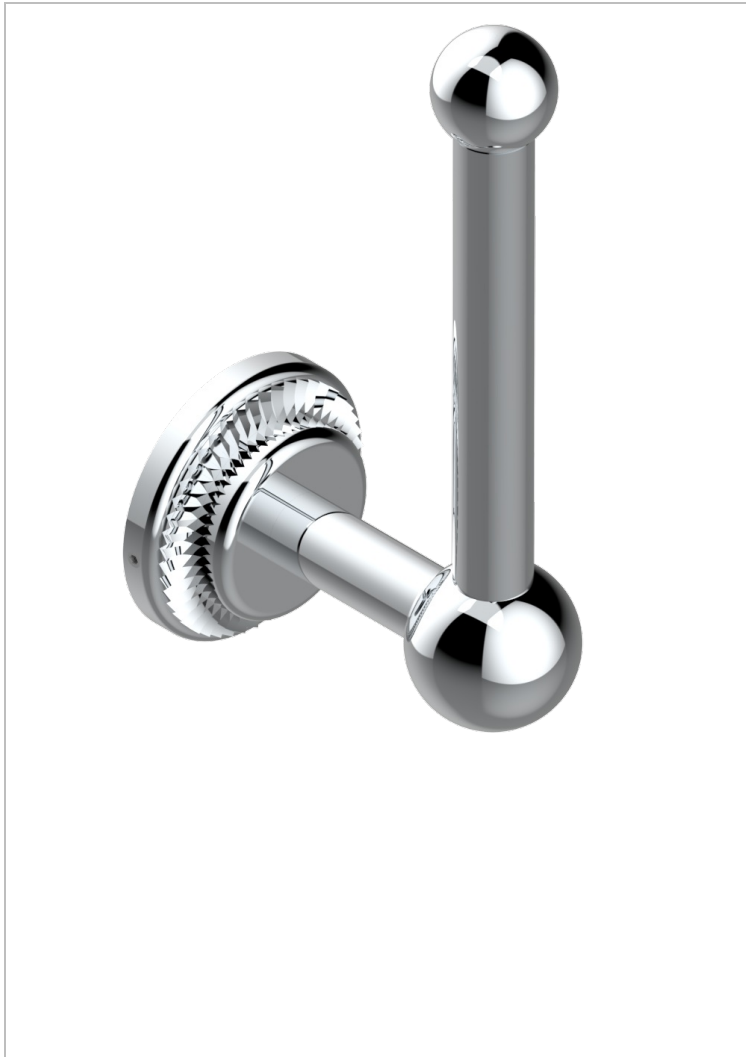

# DIPLOMATE ROYALE

U4D-542

Reserve toilet paper holder

THG<sup>®</sup>  
PARIS

## CHARACTERISTIC

- Diplome Royale
- Reserve toilet paper holder

## AVAILABLE FINITIONS

Black ceram - D30  
Blush PVD - H62  
Brass color PVD - H49  
Brown bronze color PVD - F33  
Chrome polished - A02  
Chrome polished / gold polished - G02

Copper antique matt, coated - H07  
Gold color PVD - H52  
Gold mat - F07  
Gold polished - F01  
Graphite PVD - H64  
Light coated bronze - D01