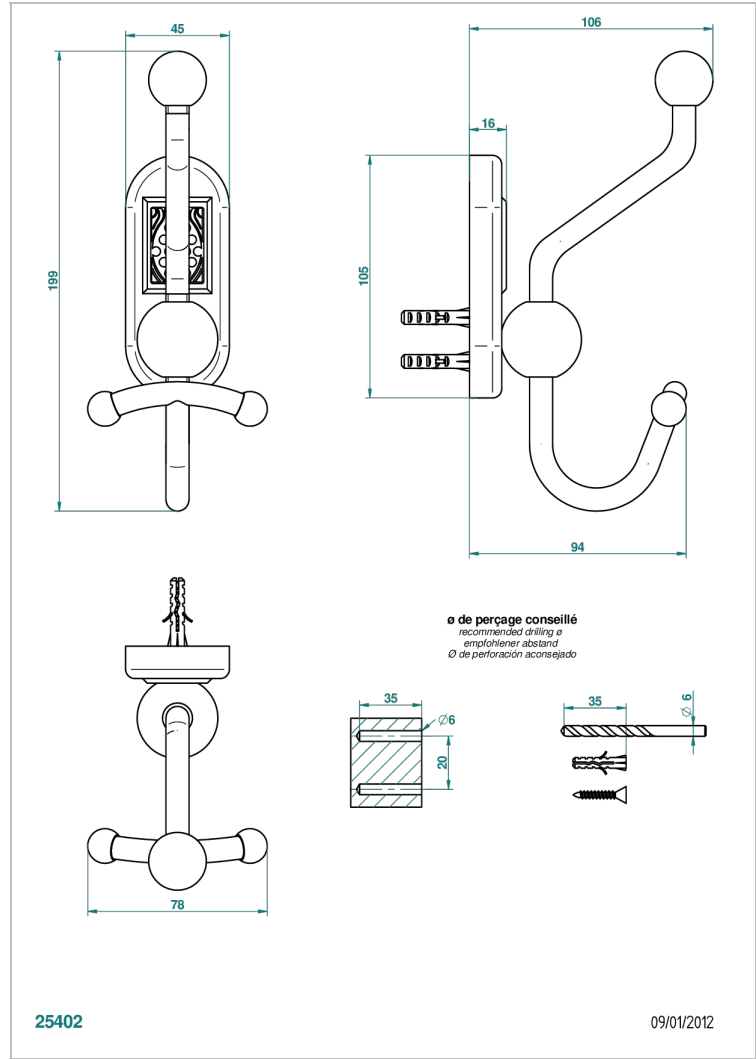

VENICE

A2E-510A

Double robe hook

CHARACTERISTIC

- Venice
- Double robe hook

AVAILABLE FINITIONS

Black ceram - D30
Blush PVD - H62
Brass color PVD - H49
Brown bronze color PVD - F33
Chrome polished - A02
Chrome polished / gold polished - G02