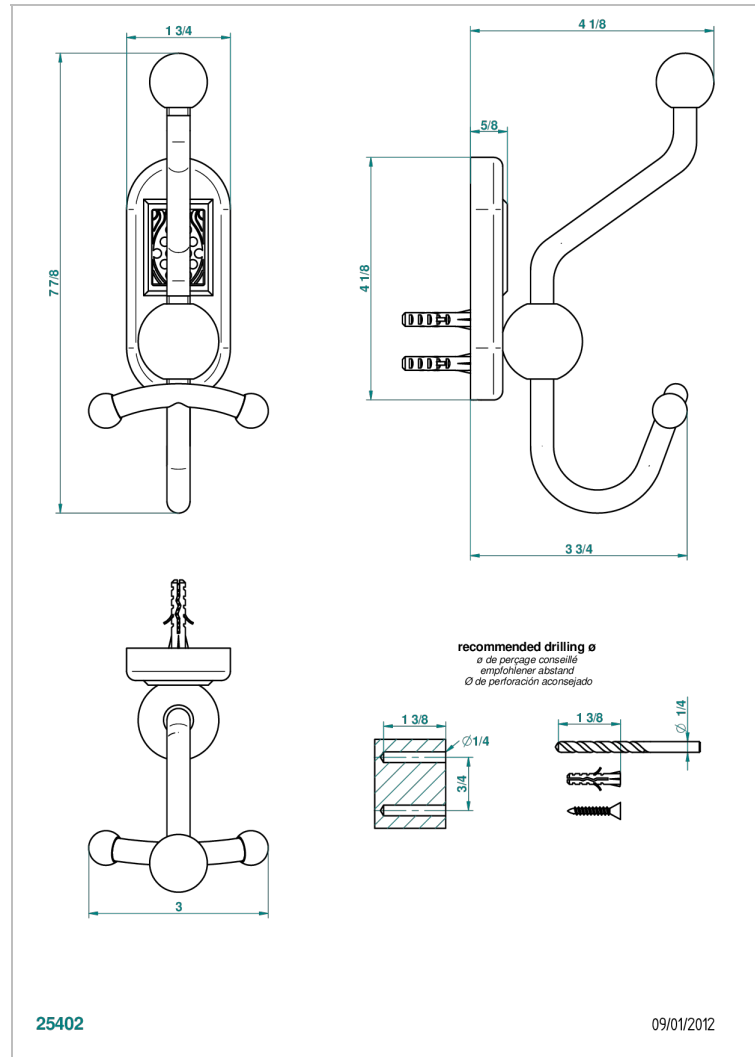

VENICE

A2E-510A

Double robe hook

CHARACTERISTIC

- Venice
- Double robe hook

AVAILABLE FINITIONS

Black ceram - D30
 Blush PVD - H62
 Brass color PVD - H49
 Brown bronze color PVD - F33
 Chrome polished - A02
 Chrome polished / gold polished - G02