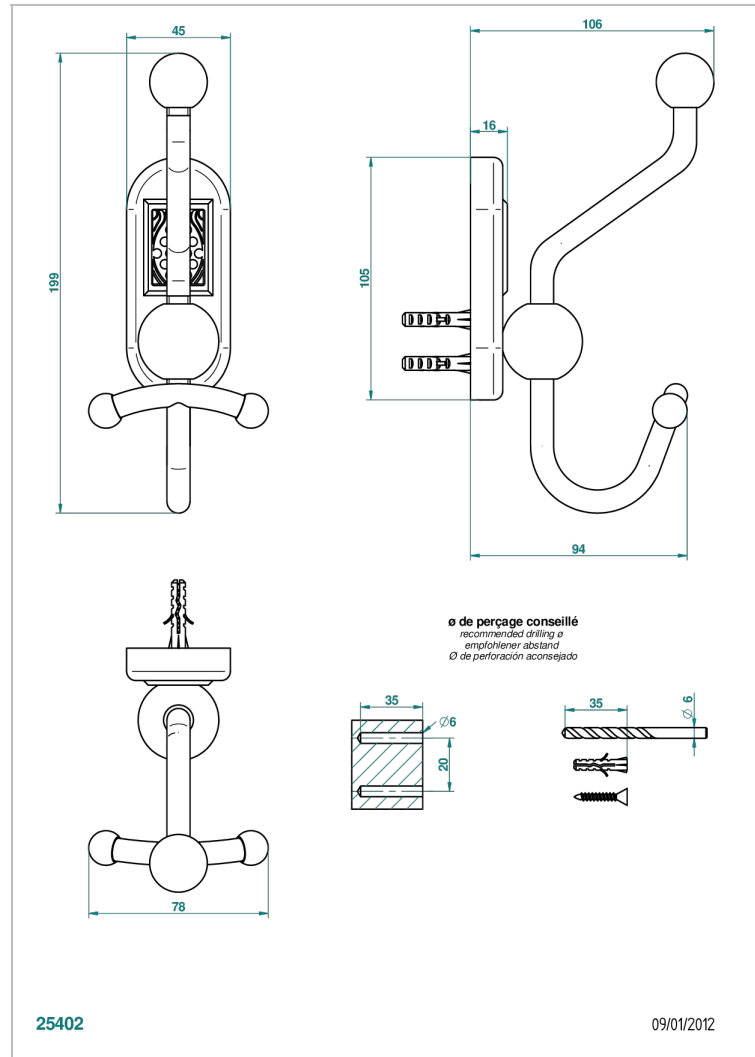

VENICE

A2E-510A

Double robe hook

CHARACTERISTIC

- Venice
- Double robe hook

AVAILABLE FINITIONS

Antique nickel - H28
Black ceram - D30
Blush PVD - H62
Brass color PVD - H49
Brown bronze color PVD - F33
Gold color PVD - H52

Nickel color PVD - H55
Polished chrome (color finish) - A02
Polished chrome / Polished gold (color finish) - G02
Polished gold (color finish) - F01
Polished nickel - B01
Soft gold - F30

Soft matt gold - F31
Umber PVD - H66
Varnished matt antique red copper (color finish) - H07