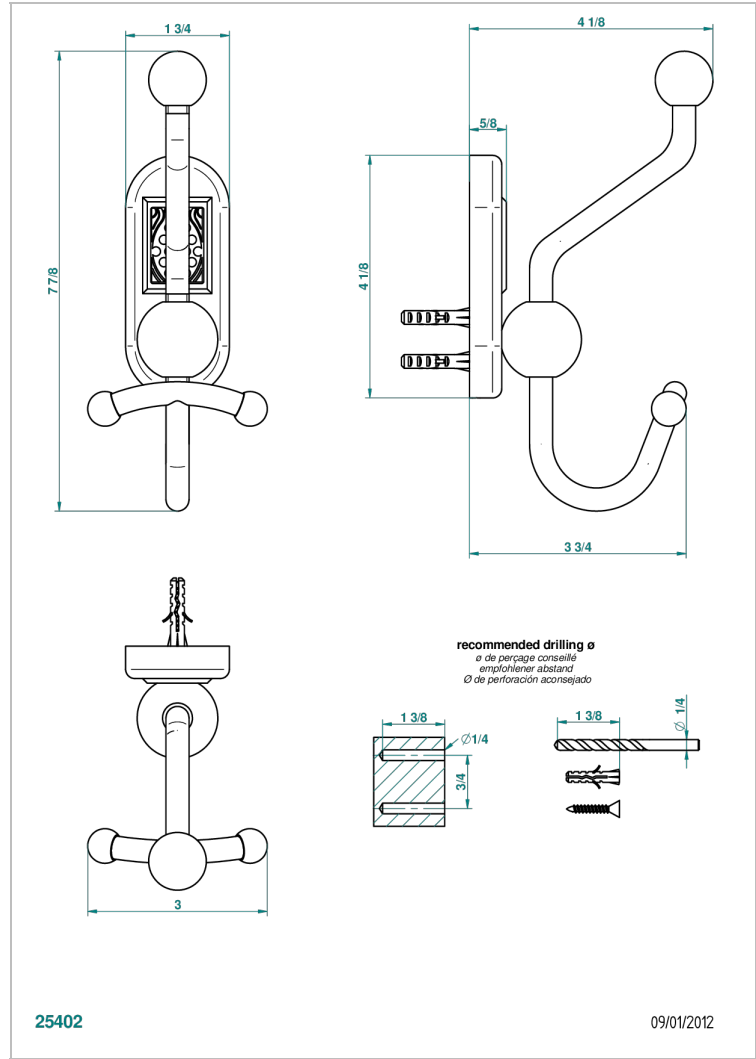

VENICE

A2E-510A

Double robe hook

CHARACTERISTIC

- Venice
- Double robe hook

AVAILABLE FINITIONS

Antique nickel - H28
Black ceram - D30
Blush PVD - H62
Brass color PVD - H49
Brown bronze color PVD - F33
Gold color PVD - H52