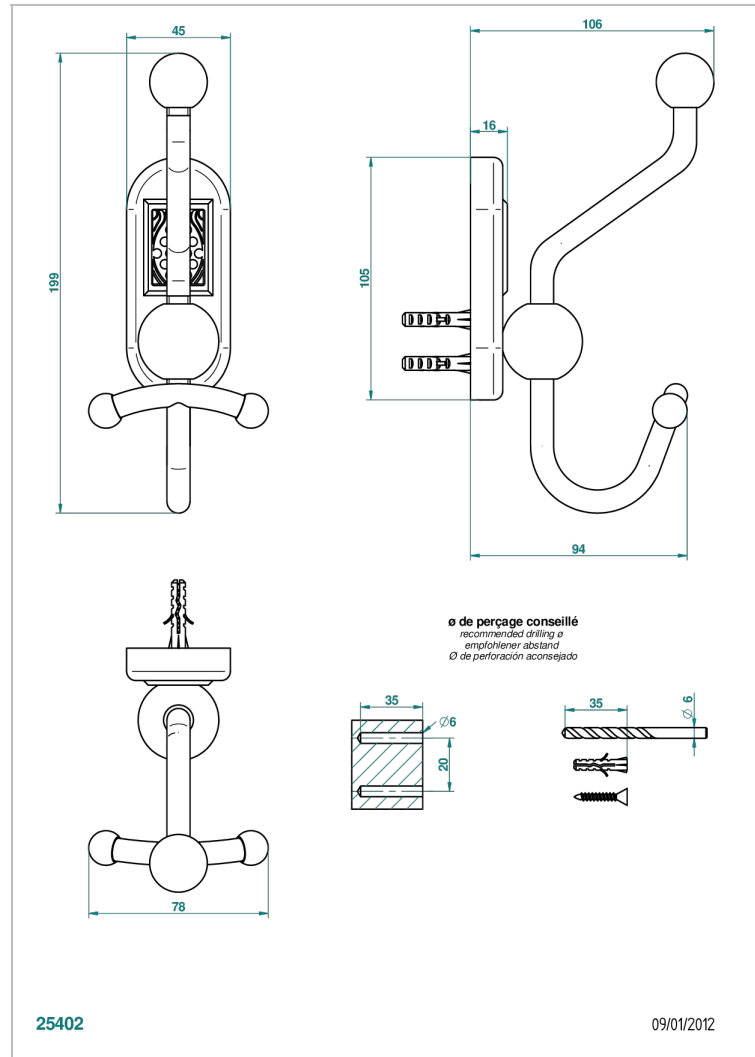

# VENICE

A2E-510A

Double robe hook

## CHARACTERISTIC

- Venice
- Double robe hook