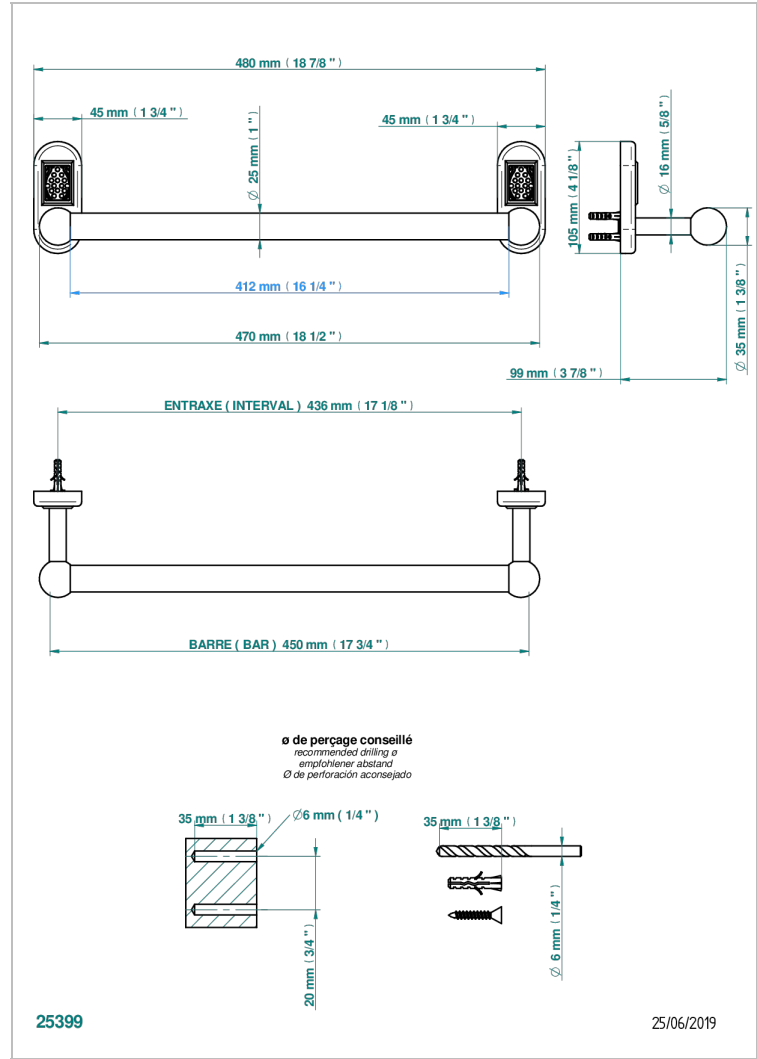

VENICE

A2E-526/45

Towel bar, 18" long

CHARACTERISTIC

- Venice
- Towel bar, 18" long

AVAILABLE FINITIONS

Black ceram - D30
Blush PVD - H62
Brass color PVD - H49
Brown bronze color PVD - F33
Chrome polished - A02
Chrome polished / gold polished - G02